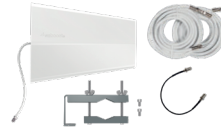

## KIT INCLUDES

Signal Booster, Bracket & Power Supply

Inside Antenna, Bracket & 9 meter Cable

Outside Antenna (314445), Mounting Bracket, (2) 5 meter Cables & Window Entry Cable

Telescoping Mounting Pole (900071 extends to 7 meters), Wall Mount Brackets, Top Stabilizer & Pole Foot

## ABOUT

The **Cabin** is our most powerful cell signal booster designed for bridging the gap between signal and solitude in off-grid abodes. Powerful enough to support multiple devices, the Cabin reduces dropped calls and enhances data speeds — making it perfect for work, play, and staying connected in an emergency. The system includes an all new high performance inside antenna and rugged weather-resistant directional outside antenna mounted on a 7 meter telescoping pole for targeting nearby cell towers without obstruction. Cabin is 5G ready and provides maximum signal inside your remote residence.