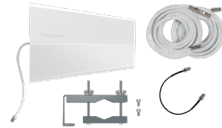

CABIN

SKU: 652059 **MSRP:** \$1029.99

FEATURES

- Stylish, fabric-covered, multiroom-exclusive Inside Antenna.
- Powerful, precision-mount Outside Antenna.
- 7 meter telescoping pole for extending antenna over obstructions to pinpoint the nearest cell tower.
- Enhance cell coverage for multiple devices in up to 3 large rooms.
- Eliminate dropped calls and increase data speeds for streaming and scrolling.
- Works on all cellular devices and network carriers.

KIT INCLUDES

Signal Booster, Bracket & Power Supply

Inside Antenna, Bracket & 9 meter Cable

Outside Antenna (314445), Mounting Bracket, (2) 5 meter Cables & Window Entry Cable

Telescoping Mounting Pole (900071 extends to 7 meters), Wall Mount Brackets, Top Stabilizer & Pole Foot

ABOUT

The **Cabin** is our most powerful cell signal booster designed for bridging the gap between signal and solitude in off-grid abodes. Powerful enough to support multiple devices, the Cabin reduces dropped calls and enhances data speeds — making it perfect for work, play, and staying connected in an emergency. The system includes an all new high performance inside antenna and rugged weather-resistant directional outside antenna mounted on a 7 meter telescoping pole for targeting nearby cell towers without obstruction. Cabin is 5G ready and provides maximum signal inside your remote residence.

Like all weBoost products, Cabin is approved by the FCC and is backed by a 2-year warranty.

SPECIFICATIONS

MODEL NUMBER	652059*	
FREQUENCIES	Band 12/17	700 MHz
	Band 13	700 MHz
	Band 5	850 MHz
	Band 4	1700/2100 MHz
	Band 25/2	1900 MHz
MAX GAIN	65 dB	
IMPEDANCE	75 Ohm	
POWER	4.5V DC	
CONNECTORS	F Female	
BOOSTER DIMENSIONS	6 × 6 × 1.6 in.	
BOOSTER WEIGHT	1.9 lbs.	