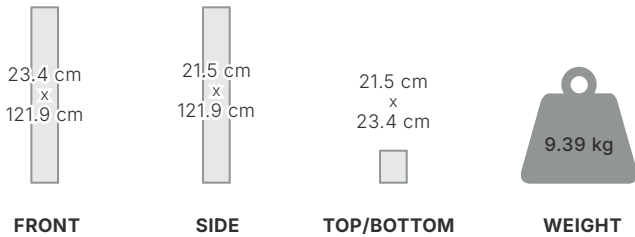

Like all weBoost products, Cabin is approved by the FCC and is backed by a 2-year warranty.

SPECIFICATIONS

MODEL NUMBER	652059*	
FREQUENCIES	Band 12/17	700 MHz
	Band 13	700 MHz
	Band 5	850 MHz
	Band 4	1700/2100 MHz
	Band 25/2	1900 MHz
MAX GAIN	65 dB	
IMPEDANCE	75 Ohm	
POWER	4.5V DC	
CONNECTORS	F Female	
BOOSTER DIMENSIONS	6 × 6 × 1.6 in.	
BOOSTER WEIGHT	1.9 lbs.	

PACKAGE DIMENSIONS

121.9 L x 23.4 W x 21.5 H

SUPPORT

 2-Year Warranty from Purchase.

Website: <http://support.weboost.com>

Phone: +1 866 294 1660
Monday to Saturday

FOR PARTNER'S USE

652059_Cabin_SS_04.06.26