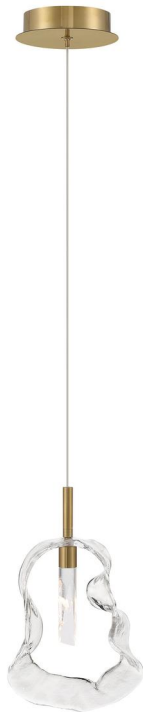

JOB NAME:

DATE:

TYPE:

COMMENTS:

LIGHT INFORMATION

Light Type	Integrated LED
CRI	90
Delivered Lumens	227
Color Temperature	3000K
LED Lifespan (L70)	50000
Light Direction	Ambient
Dimming Method	Triac/Elv
Current Type	DC
Input Voltage	120
Total Wattage	5

DIMENSIONS & WEIGHT

Length (In)	9
Width (In)	5.5
Height (In)	13
Min Height (In)	24.25
Max Height (In)	158.25
Weight (Lbs)	2.75

INSTALLATION

Mounting Type	J-Box
Rating	Dry
Hanging Support Type	Aircraft Cable

PRODUCT FINISH

Gold

SHADE FINISH

Organic Clear Glass

PRODUCT FEATURES

Each glass piece is handcrafted by artisans. Subtle variations in shape, size, or color are to be expected.

CERTIFICATIONS & COMPLIANCE