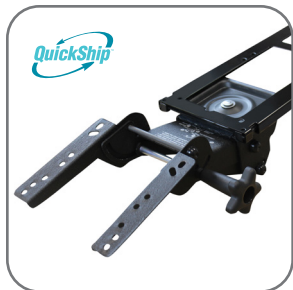

MYRIAD
FOR ALL SPACES

JR with Swivel Mouse

ra ergonomics

- Economical phenolic keyboard platform with swivel mouse.
- Swivel mouse platform may be mounted for left or right-hand use.
- Includes palm support 104KPS
- Mouse platform swivels completely under keyboard tray.
- Available with or without mouse.

245E Keyboard Tray

- Economical phenolic keyboard platform for the keyboard and mouse.
- Includes mouse stops and non-skid strips for keyboard.
- Includes palm support 107KPS.

GSA

ra ergonomics
MADE IN THE
USA

Myriad Jr™ and 245E Keyboard Arm Options

JFP21-S
Myriad™ Jr with FastAction Precision articulating arm

EFP21-S
245E with FastAction Precision articulating arm

JFSS22-S
Myriad™ Jr with FastAction Sit/Stand articulating arm

EFSS22-S
245E with FastAction Sit/Stand articulating arm

JVS17-S
Myriad™ Jr with Value Swivel articulating arm

EVS17-S
245E with Value Swivel articulating arm

JCFP17-S
Myriad™ Jr with FastAction Compact articulating arm