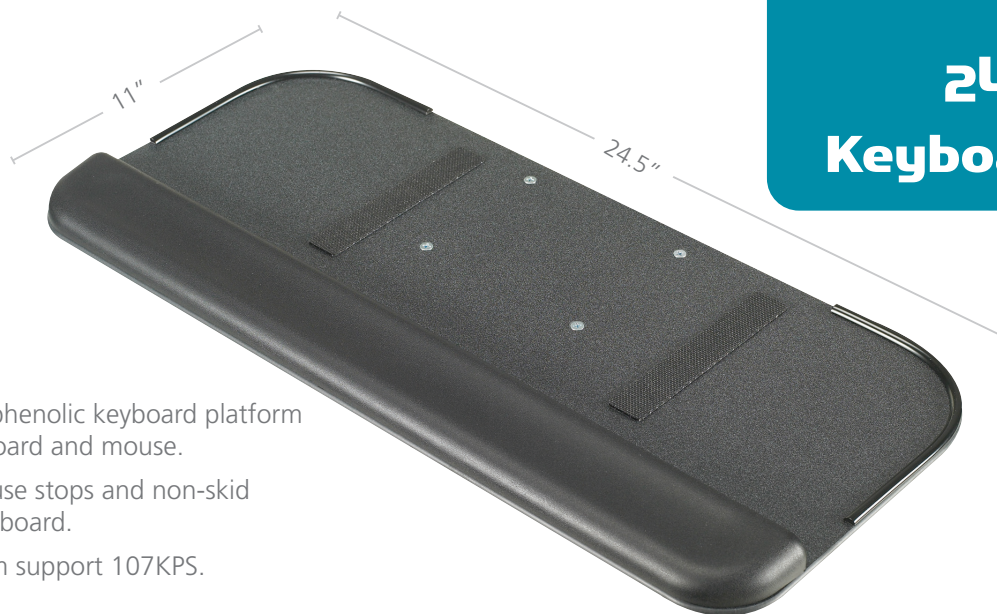

MYRIAD
FOR ALL SPACES

JR with Swivel Mouse

ra ergonomics

- Economical phenolic keyboard platform with swivel mouse.
- Swivel mouse platform may be mounted for left or right-hand use.
- Includes palm support 104KPS
- Mouse platform swivels completely under keyboard tray.
- Available with or without mouse.

245E Keyboard Tray

- Economical phenolic keyboard platform for the keyboard and mouse.
- Includes mouse stops and non-skid strips for keyboard.
- Includes palm support 107KPS.

GSA

ra ergonomics
MADE IN THE
USA

Myriad Jr™ and 245E Keyboard Arm Options

JFP21-S
Myriad™ Jr with FastAction Precision articulating arm

EFP21-S
245E with FastAction Precision articulating arm

JFSS22-S
Myriad™ Jr with FastAction Sit/Stand articulating arm