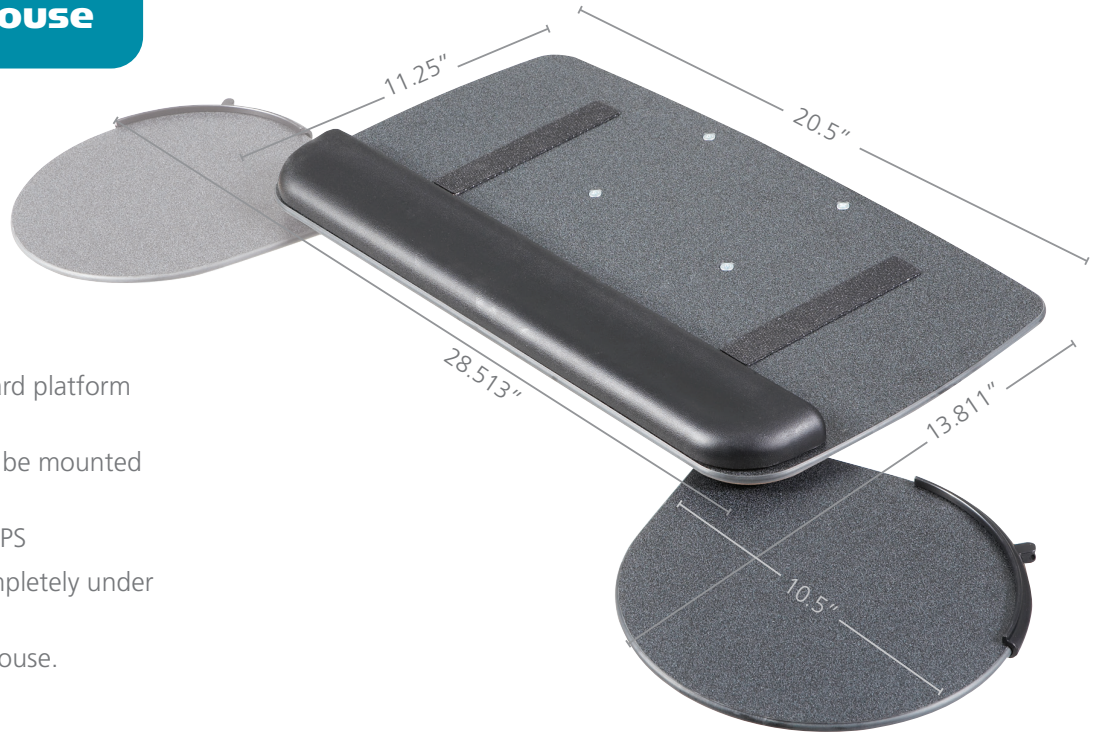

MYRIAD
FOR ALL SPACES

JR with Swivel Mouse

ra ergonomics

- Economical phenolic keyboard platform with swivel mouse.
- Swivel mouse platform may be mounted for left or right-hand use.
- Includes palm support 104KPS
- Mouse platform swivels completely under keyboard tray.
- Available with or without mouse.

245E Keyboard Tray

- Economical phenolic keyboard platform for the keyboard and mouse.
- Includes mouse stops and non-skid strips for keyboard.
- Includes palm support 107KPS.

GSA

ra ergonomics
MADE IN THE
USA