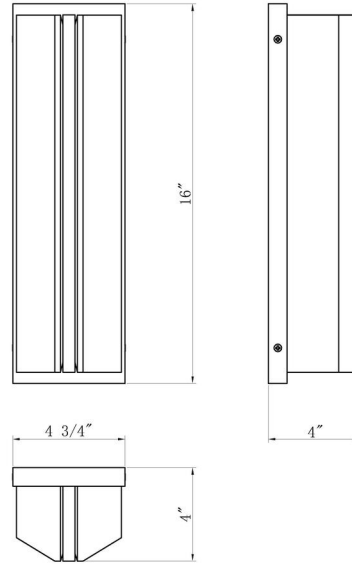

JOB NAME:

DATE:

TYPE:

COMMENTS:

EF-LD-LANGFRED-49023

LIGHT INFORMATION

Light Type	Integrated LED
CRI	90
Delivered Lumens	568
Color Temperature	3000K
LED Lifespan (L70)	52000
Light Direction	Ambient
Dimming Method	Triac/Elv
Current Type	AC
Input Voltage	120
Total Wattage	18

DIMENSIONS & WEIGHT

Width (In)	4.75
Height (In)	16
Ext (In)	3.9
Weight (Lbs)	11.68

INSTALLATION

Mounting Type	J-Box
Rating	Wet
Hanging Support Type	J-Box

PRODUCT FINISH

Matte Black

SHADE FINISH

Clear Glass

CERTIFICATIONS & COMPLIANCE