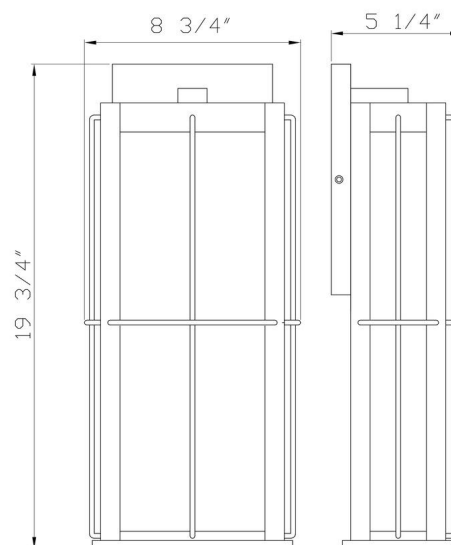

JOB NAME:

DATE:

TYPE:

COMMENTS:

44268-015

LIGHT INFORMATION

Light Type	Integrated LED
CRI	90
Delivered Lumens	400
Color Temperature	3000K
LED Lifespan (L70)	20000
Light Direction	Ambient
Dimming Method	Triac/Elv
Current Type	AC
Input Voltage	120
Total Wattage	12

DIMENSIONS & WEIGHT

Width (In)	8.75
Height (In)	19.75
Ext (In)	5.25

INSTALLATION

Mounting Type	J-Box
Rating	Wet
Hanging Support Type	J-Box

PRODUCT FINISH

Matte Black

SHADE FINISH

Rectangular Pane White Glass