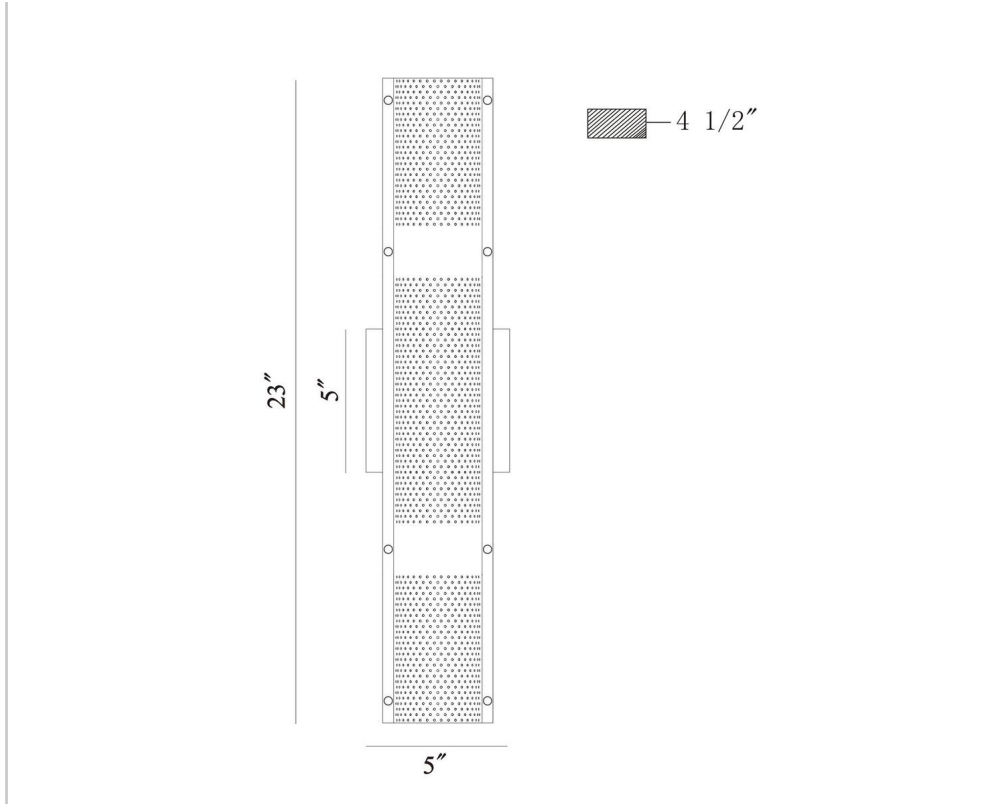

JOB NAME:

DATE:

TYPE:

COMMENTS:

LIGHT INFORMATION

Light Type	Integrated LED
CRI	90
Delivered Lumens	110
Color Temperature	3000K
LED Lifespan (L70)	20000
Number of Lights	4
Light Direction	Ambient
Dimming Method	Triac/Elv
Current Type	DC
Input Voltage	120
Total Wattage	16

DIMENSIONS & WEIGHT

Length (In)	5
Width (In)	4.5
Height (In)	23
Ext (In)	4.5
Weight (Lbs)	5.95

INSTALLATION

Mounting Type	J-Box
Rating	Wet
Hanging Support Type	J-Box

PRODUCT FINISH

Gold-Black Mix

CERTIFICATIONS & COMPLIANCE