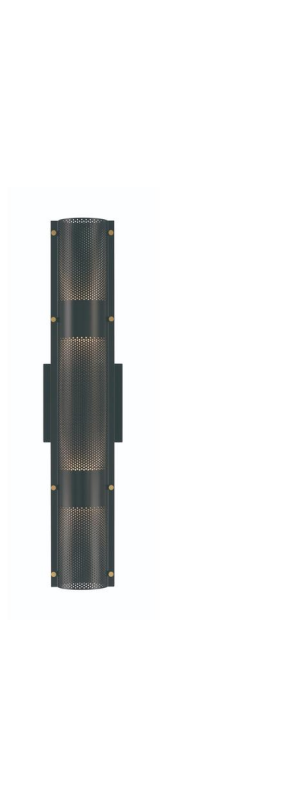

JOB NAME:

DATE:

TYPE:

COMMENTS:

LIGHT INFORMATION

Light Type	Integrated LED
CRI	90
Delivered Lumens	110
Color Temperature	3000K
LED Lifespan (L70)	20000
Number of Lights	4
Light Direction	Ambient
Dimming Method	Triac/Elv
Current Type	DC
Input Voltage	120
Total Wattage	16

DIMENSIONS & WEIGHT

Length (In)	5
Width (In)	4.5
Height (In)	23
Ext (In)	4.5
Weight (Lbs)	5.95

INSTALLATION

Mounting Type	J-Box
Rating	Wet
Hanging Support Type	J-Box

PRODUCT FINISH

Gold-Black Mix

CERTIFICATIONS & COMPLIANCE