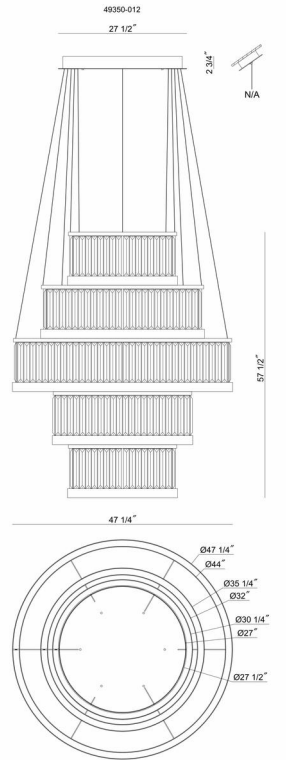

JOB NAME:

DATE:

TYPE:

COMMENTS:

LIGHT INFORMATION

Light Type	Integrated LED
CRI	90
Delivered Lumens	8660
Color Temperature	3000K
LED Lifespan (L70)	52000
Number of Lights	5
Light Direction	Ambient
Dimming Method	Triac/Elv
Current Type	DC
Input Voltage	120-277
Total Wattage	350

DIMENSIONS & WEIGHT

Height (In)	57.5
Diameter (In)	47.25
Weight (Lbs)	239.97

INSTALLATION

Mounting Type	J-Box
Rating	Dry
Hanging Support Type	Aircraft Cable

PRODUCT FINISH

Gold

SHADE FINISH

Clear Crystal