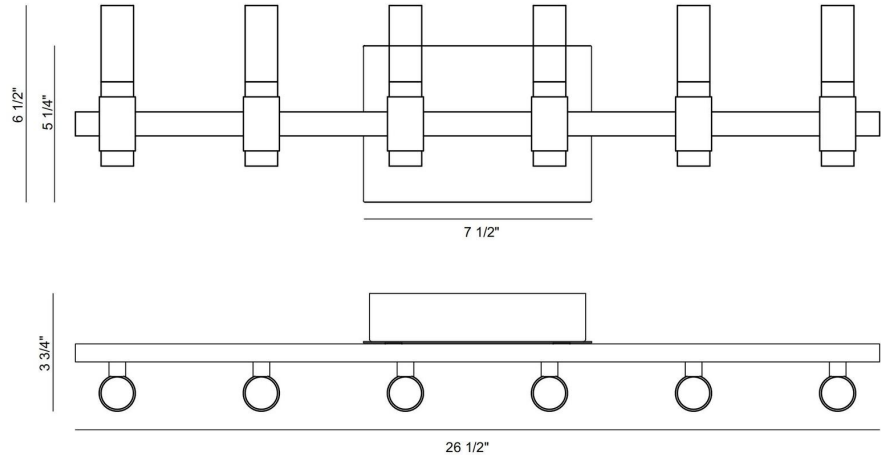

JOB NAME:

DATE:

TYPE:

COMMENTS:

LIGHT INFORMATION

Light Type	Integrated LED
CRI	90
Delivered Lumens	1080
Color Temperature	3000K
LED Lifespan (L70)	20000
Number of Lights	12
Light Direction	Up & Down
Dimming Method	Triac/Elv
Current Type	DC
Input Voltage	120
Total Wattage	24

DIMENSIONS & WEIGHT

Length (In)	26.5
Height (In)	6.5
Ext (In)	3.75
Weight (Lbs)	4.1

INSTALLATION

Mounting Type	J-Box
Rating	Damp
Hanging Support Type	J-Box

PRODUCT FINISH

Silver-Black Mix

SHADE FINISH

Cylinder White Acrylic