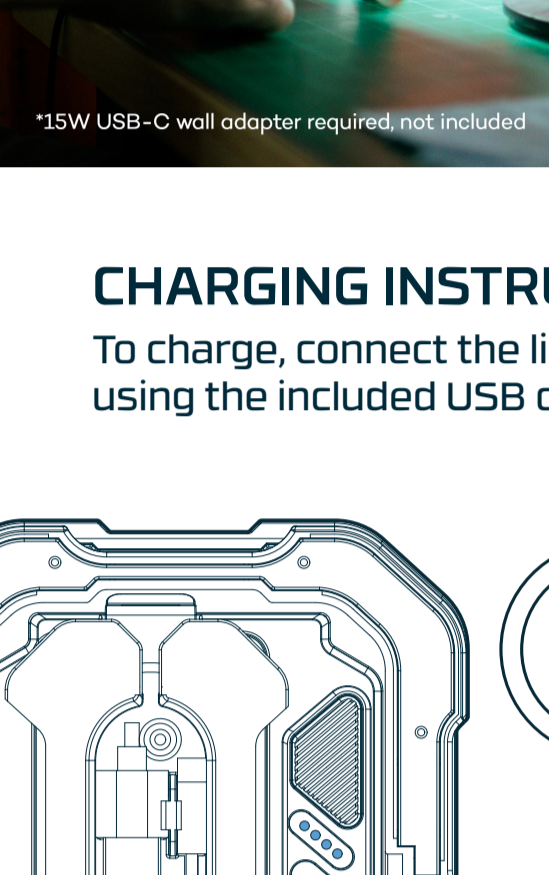

*15W USB-C wall adapter required, not included

CHARGING INSTRUCTIONS

To charge, connect the light to a power source using the included USB cable.