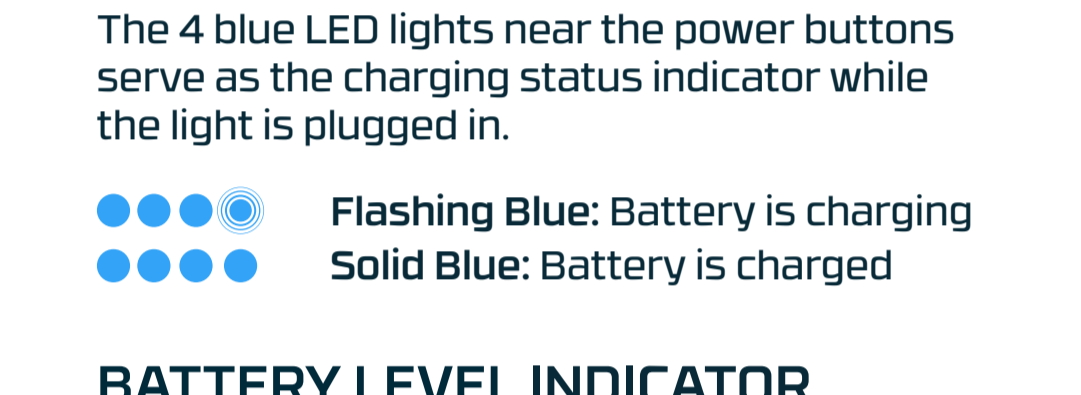

NEBO®

OMNI™ AXIS 2K

The OMNI AXIS 2K is Compact 2000 lumen work light with 4 light modes, foldable stand, 360-degree rotating head, power bank function, integrated cable storage, and a magnetic base.

USB-C RECHARGEABLE

ROTATING HEAD

MAGNETIC BASE

POWER BANK

DUAL-AXIS PANEL

Twin 360° rotations help you light up any space

360°
ROTATING HEAD

HYBRID POWER

Rechargeable, on-the-go performance or wired* nonstop operation

*15W USB-C wall adapter required, not included

CHARGING INSTRUCTIONS

To charge, connect the light to a power source using the included USB cable.

CHARGING INDICATOR

The 4 blue LED lights near the power buttons serve as the charging status indicator while the light is plugged in.

- ●●●● (flashing) Flashing Blue: Battery is charging
- ●●●● (solid) Solid Blue: Battery is charged

BATTERY LEVEL INDICATOR

The 4 blue LED lights near the power buttons serve as the battery power indicator while the light is in use.

- 1 Blue LED: 0-25% Battery
- ●● 2 Blue LEDs: 50% Battery
- ●●● 3 Blue LEDs: 75% Battery
- ●●●● 4 Blue LEDs: 100% Battery

POWER BANK

9000mAh capacity to stay powered and connected

POWER BANK

To charge your phone or other device using the integrated power bank, simply plug the device into the USB-A OUTPUT port on the back of the work light.

2000 MAX LUMENS

Four total light modes, including a red light mode to conserve night vision

OPERATION

Press the String Light or Lantern button repeatedly to cycle through light modes:

HIGH > MEDIUM > LOW > RED > OFF

DIRECT-TO-RED

From OFF, press and hold the power button to activate Red mode

MODES	OUTPUT (Lumens)	RUN TIME (Hours)	BEAM DISTANCE (Meters/Yards)
HIGH	2000	5.5	76 / 83
MEDIUM	1000	9	54 / 59
LOW	200	20	24 / 26
RED	25	18	8 / 8

USE IT ANYWHERE

Hang it, stand it, or stick it with the magnetic kickstand

COMPACT CONVENIENCE