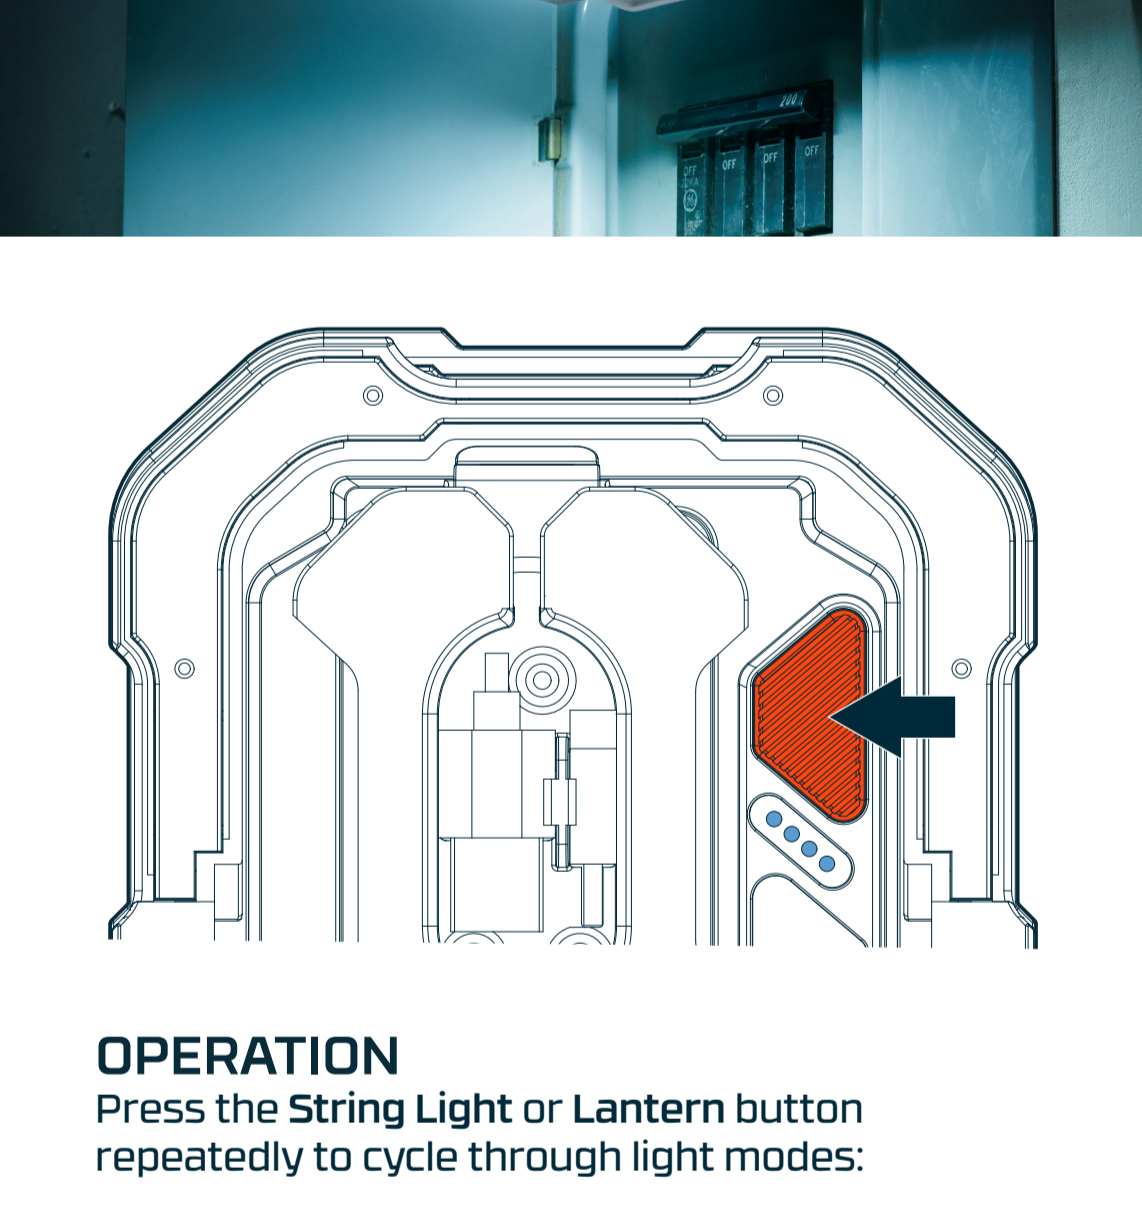

2000 MAX LUMENS

Four total light modes, including a red light mode to conserve night vision

OPERATION

Press the String Light or Lantern button repeatedly to cycle through light modes:

HIGH > MEDIUM > LOW > RED > OFF

DIRECT-TO-RED

From OFF, press and hold the power button to activate Red mode

MODES	OUTPUT (Lumens)	RUN TIME (Hours)	BEAM DISTANCE (Meters/Yards)
HIGH	2000	5.5	76 / 83
MEDIUM	1000	9	54 / 59
LOW	200	20	24 / 26
RED	25	18	8 / 8