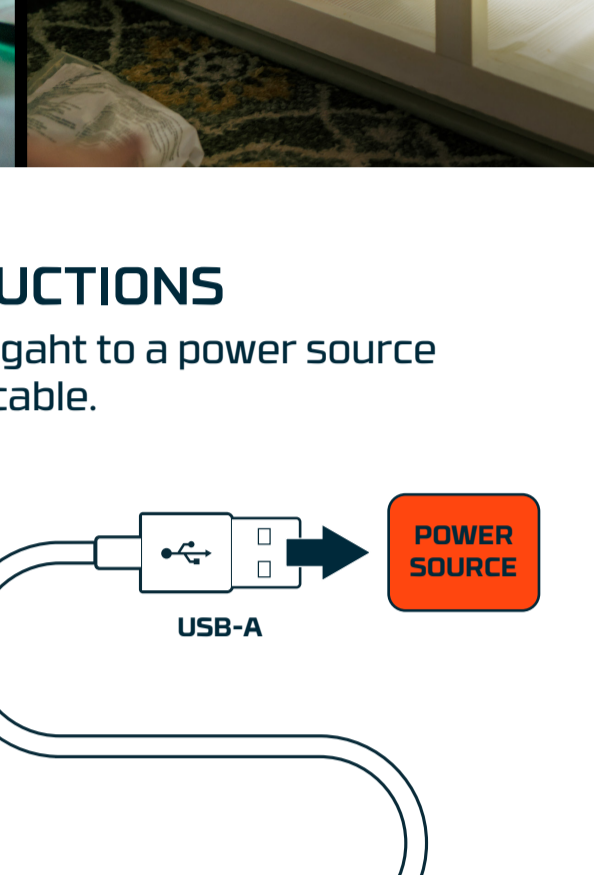

*15W USB-C wall adapter required, not included

CHARGING INSTRUCTIONS

To charge, connect the light to a power source using the included USB cable.