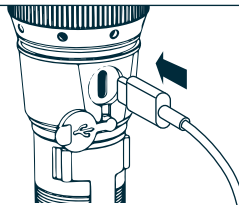

#### WORK LIGHT AND LANTERN

Twist open and press the power button 2x for the work light and 3x for the lantern.

Battery Level:  
Red = Low Battery  
Blue = Fully Charged