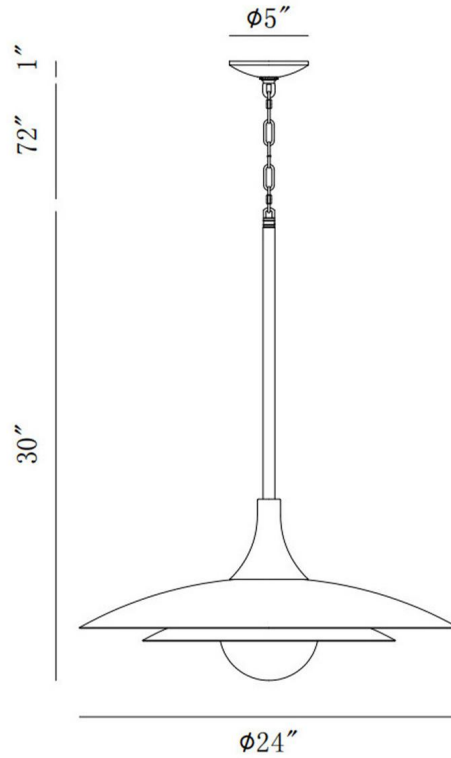

JOB NAME:

DATE:

TYPE:

COMMENTS:

LIGHT INFORMATION

Light Type	Integrated LED
CRI	90
Delivered Lumens	700
Color Temperature	3000K
LED Lifespan (L70)	20000
Light Direction	Down
Dimming Method	Triac/Elv
Current Type	AC
Input Voltage	120
Total Wattage	15

DIMENSIONS & WEIGHT

Height (In)	30
Min Height (In)	34
Max Height (In)	103
Diameter (In)	24
Weight (Lbs)	9.23

INSTALLATION

Mounting Type	J-Box
Rating	Dry
Hanging Support Type	Chain

PRODUCT FINISH

Matte White