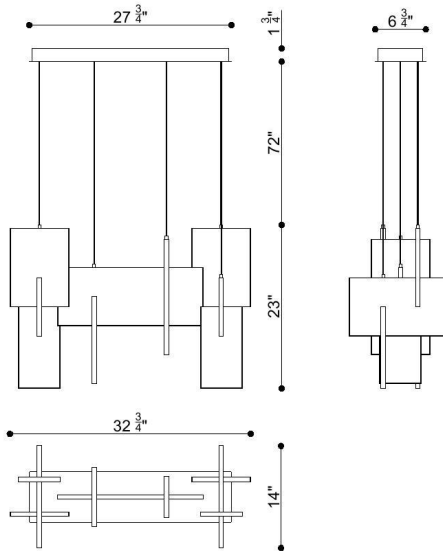

JOB NAME:

DATE:

TYPE:

COMMENTS:

37345-036

LED 92W Ra=90 3000K 7800LM

LIGHT INFORMATION

Light Type	Integrated LED
CRI	90
Delivered Lumens	1950
Color Temperature	3000K
LED Lifespan (L70)	20000
Light Direction	Ambient
Dimming Method	Triac/Elv
Current Type	DC
Input Voltage	120
Total Wattage	93

DIMENSIONS & WEIGHT

Length (In)	32.75
Width (In)	14
Height (In)	23
Min Height (In)	44.75
Max Height (In)	96.75
Weight (Lbs)	16.75

PRODUCT FINISH

Anodized Silver

CERTIFICATIONS & COMPLIANCE

INSTALLATION

Mounting Type	J-Box
Rating	Dry
Hanging Support Type	Aircraft Cable