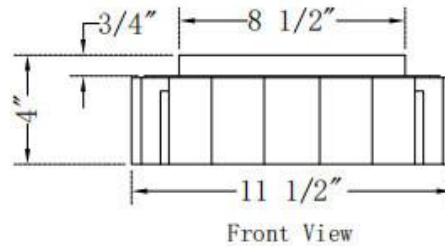

JOB NAME:

DATE:

TYPE:

COMMENTS:

LIGHT INFORMATION

Light Type	Integrated LED
CRI	90
Delivered Lumens	424
Color Temperature	2700K-5000K
LED Lifespan (L70)	52000
Light Direction	Ambient
Dimming Method	Triac/Elv
Current Type	AC
Input Voltage	120
Total Wattage	20

DIMENSIONS & WEIGHT

Height (In)	4.13
Diameter (In)	11.5
Weight (Lbs)	9.19

INSTALLATION

Mounting Type	J-Box
Rating	Dry
Hanging Support Type	J-Box

PRODUCT FINISH

Gold

SHADE FINISH

Opal Etched Glass