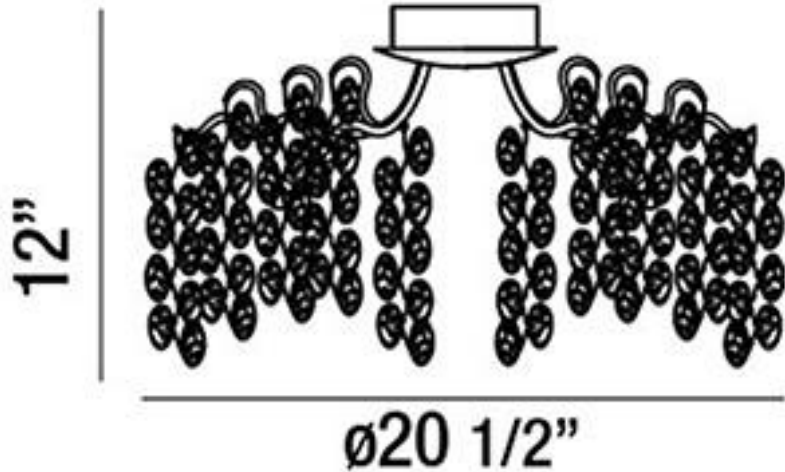

## LIGHT INFORMATION

Light Type	Bulb
Bulb Socket	G9
Bulb Shape	G9
Number of Lights	5
Light Direction	Down
Dimming Method	Triac/Elv
Current Type	AC
Input Voltage	120
Total Wattage	300

## DIMENSIONS & WEIGHT

Height (In)	12
Diameter (In)	20.5
Weight (Lbs)	11.68