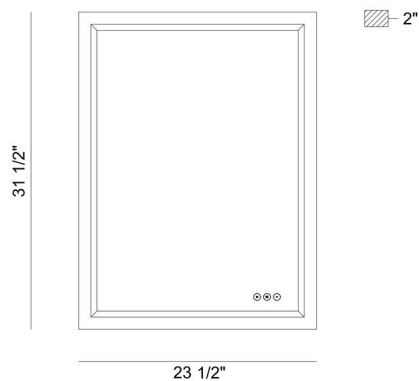

JOB NAME:

DATE:

TYPE:

COMMENTS:

LIGHT INFORMATION

Light Type	Integrated LED
CRI	90
Delivered Lumens	604
Color Temperature	3000K-6000K
LED Lifespan (L70)	20000
Light Direction	Ambient
Dimming Method	Touch Switch
Current Type	DC
Input Voltage	120
Total Wattage	30

DIMENSIONS & WEIGHT

Width (In)	24
Height (In)	32
Ext (In)	1.88
Weight (Lbs)	22.48

INSTALLATION

Mounting Type	J-Box
Rating	Damp
Hanging Support Type	J-Box

PRODUCT FINISH

Mirror

CERTIFICATIONS & COMPLIANCE