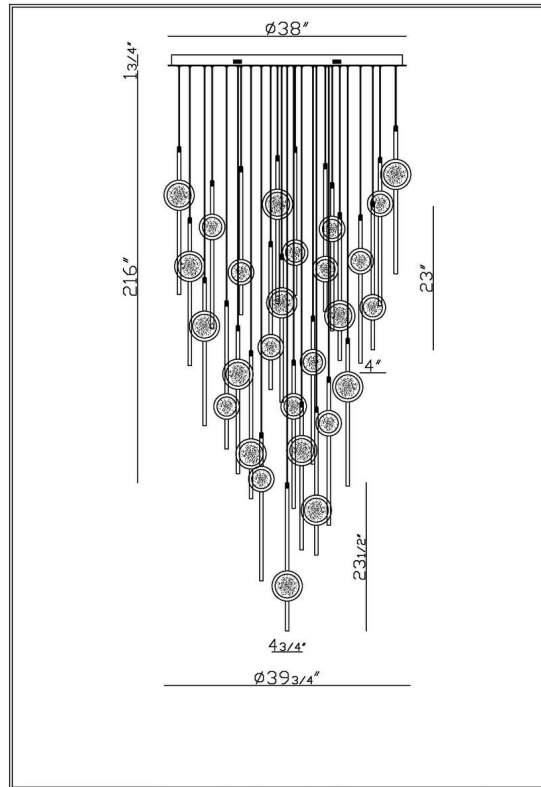

JOB NAME:

DATE:

TYPE:

COMMENTS:

LIGHT INFORMATION

Light Type	Integrated LED
CRI	90
Delivered Lumens	5300
Color Temperature	3500K
LED Lifespan (L70)	20000
Number of Lights	26
Light Direction	Ambient
Dimming Method	Triac/Elv
Current Type	DC
Input Voltage	120
Total Wattage	152

DIMENSIONS & WEIGHT

Height (In)	235
Min Height (In)	45
Max Height (In)	241
Diameter (In)	39.75
Weight (Lbs)	134

PRODUCT FINISH

Anodized Black

CERTIFICATIONS & COMPLIANCE

INSTALLATION

Mounting Type	J-Box
Rating	Dry
Hanging Support Type	Wire