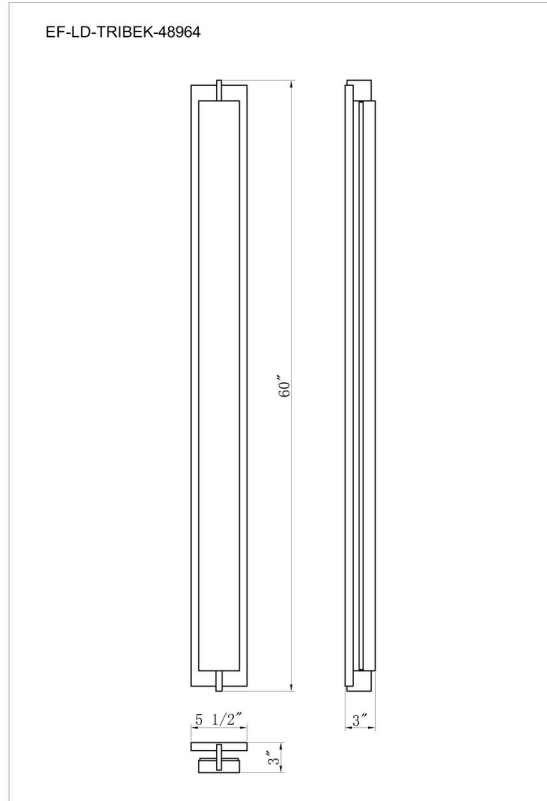

JOB NAME:

DATE:

TYPE:

COMMENTS:

LIGHT INFORMATION

Light Type	Integrated LED
CRI	90
Delivered Lumens	498
Color Temperature	3000K
LED Lifespan (L70)	52000
Light Direction	Ambient
Dimming Method	Triac/Elv
Current Type	AC
Input Voltage	120
Total Wattage	70

DIMENSIONS & WEIGHT

Width (In)	5.5
Height (In)	60
Ext (In)	3
Weight (Lbs)	21.82

PRODUCT FINISH

Matte Black

INSTALLATION

Mounting Type	J-Box
Rating	Wet
Hanging Support Type	J-Box

CERTIFICATIONS & COMPLIANCE