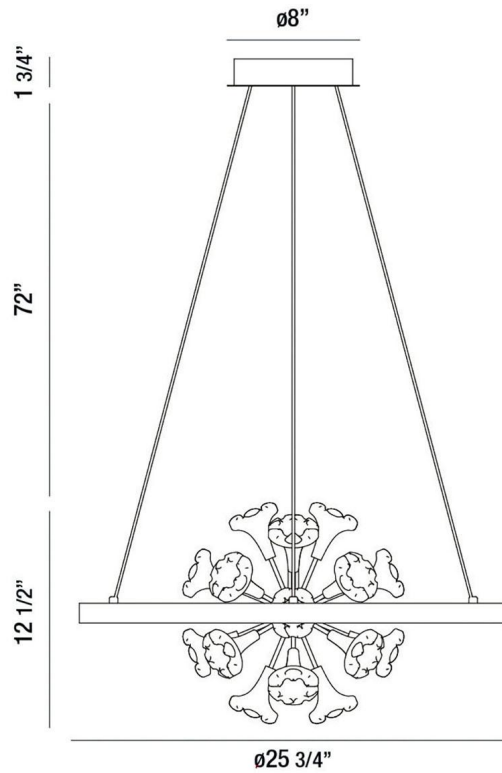

## LIGHT INFORMATION

Light Type	Integrated LED
CRI	90
Delivered Lumens	1315
Color Temperature	3000K
LED Lifespan (L70)	20000
Light Direction	Ambient
Dimming Method	Triac/Elv
Current Type	DC
Input Voltage	120
Total Wattage	30

## DIMENSIONS & WEIGHT

Height (In)	12.5
Min Height (In)	29
Max Height (In)	86
Diameter (In)	25.75
Weight (Lbs)	17.5