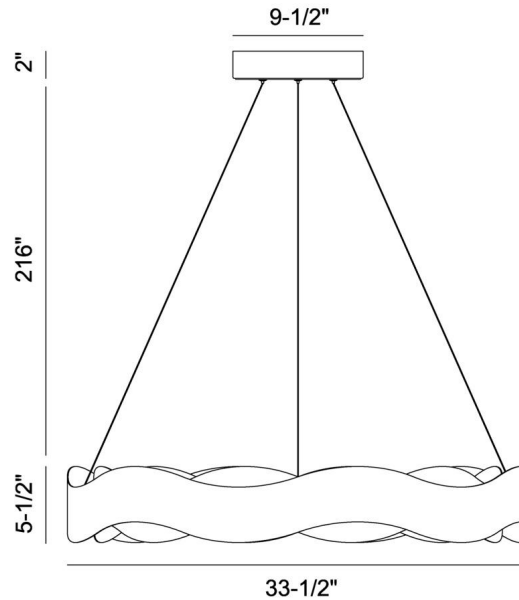

## LIGHT INFORMATION

Light Type	Integrated LED
CRI	80
Delivered Lumens	850
Color Temperature	3000K
LED Lifespan (L70)	20000
Light Direction	Ambient
Dimming Method	Triac/Elv
Current Type	DC
Input Voltage	120
Total Wattage	105

## DIMENSIONS & WEIGHT

Height (In)	5.5
Min Height (In)	27.5
Max Height (In)	223.5
Diameter (In)	33.5
Weight (Lbs)	19.84