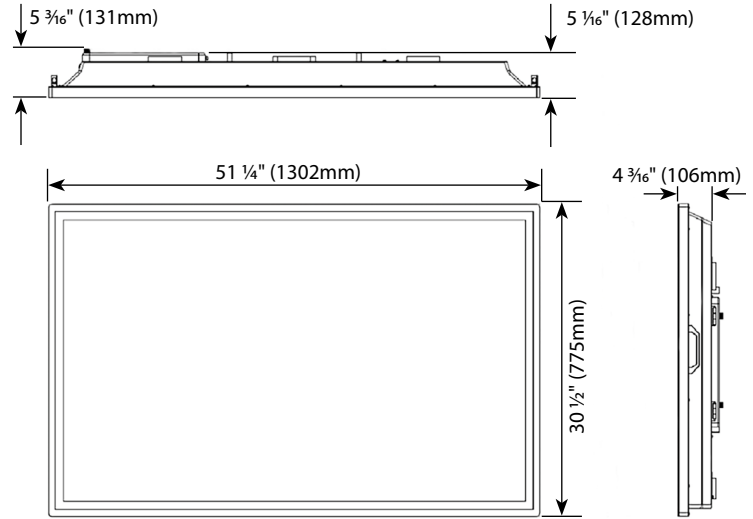

Aurora Partial Sun 2 4K LED Outdoor Smart TV (750 Nits) 55"

Product Specifications

Screen Size	55"
Resolution	3840 x 2160
Refresh Rate	60Hz
Contrast Ratio	4000:1
View Angle	178° x 178°
Brightness	750 nits
Auto Brightness	No
Lifetime Backlight Hours	30,000
Aspect Ratio	16:9
Screen Type	IK09 Rated Tempered Glass

Power

Input Voltage	120V, 60Hz
---------------	------------

Cabinet

VESA Compatible	400mm x 400mm
Case Material	Metal, powder-coated
Water proof Rating	IP55
Media Bay Dimensions	4 3/4" x 1 3/4" (120mm x 44mm)

Product Dimensions and Weights

Product Size - W x H x D	51 1/4" x 30 1/2" x 5 3/16" (1302mm x 775mm x 131mm)
Weight - Net	78.3 lb. (35.5 kg)

Packaging Dimensions and Weights

Packaging Dimensions - L x W x H	58 1/8" x 8 3/8" x 37 1/2" (1476mm x 213mm x 953mm)
Weight - Shipping	99.2 lb. (45 kg)