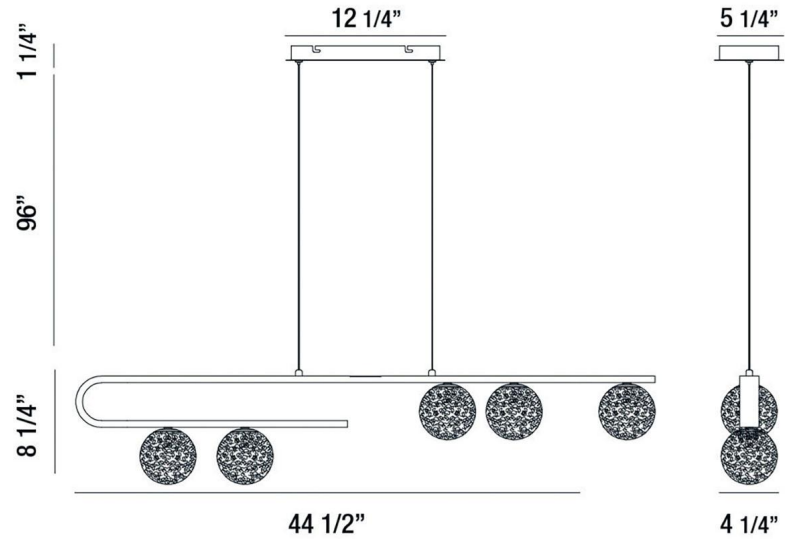

JOB NAME:

DATE:

TYPE:

COMMENTS:

LIGHT INFORMATION

Light Type	Integrated LED
CRI	80
Delivered Lumens	1200
Color Temperature	3500K
LED Lifespan (L70)	20000
Number of Lights	5
Light Direction	Ambient
Dimming Method	Triac/Elv
Current Type	DC
Input Voltage	120
Total Wattage	15

DIMENSIONS & WEIGHT

Length (In)	44.5
Width (In)	4.25
Height (In)	8.25
Min Height (In)	29.5
Max Height (In)	105.5
Weight (Lbs)	9.68

INSTALLATION

Mounting Type	J-Box
Rating	Dry
Hanging Support Type	Aircraft Cable