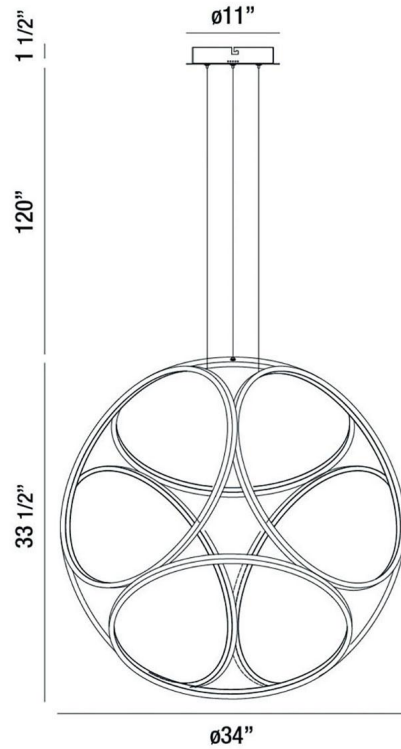

JOB NAME:

DATE:

TYPE:

COMMENTS:

LIGHT INFORMATION

Light Type	Integrated LED
CRI	80
Delivered Lumens	3500
Color Temperature	3000K
LED Lifespan (L70)	20000
Number of Lights	6
Light Direction	Ambient
Dimming Method	Triac/Elv
Current Type	DC
Input Voltage	120
Total Wattage	70

DIMENSIONS & WEIGHT

Height (In)	33.5
Min Height (In)	56.04
Max Height (In)	156.04
Diameter (In)	34
Weight (Lbs)	7.01

PRODUCT FINISH

Chrome

CERTIFICATIONS & COMPLIANCE

INSTALLATION

Mounting Type	J-Box
Rating	Dry
Hanging Support Type	Wire