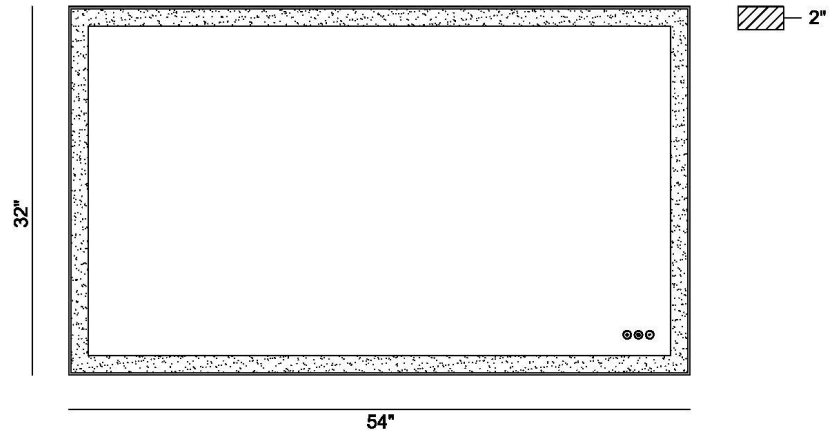

JOB NAME:

DATE:

TYPE:

COMMENTS:

LIGHT INFORMATION

Light Type	Integrated LED
CRI	90
Delivered Lumens	788
Color Temperature	3000K-6500K
LED Lifespan (L70)	20000
Light Direction	Ambient
Dimming Method	Touch Switch
Current Type	DC
Input Voltage	120
Total Wattage	58

DIMENSIONS & WEIGHT

Width (In)	32
Height (In)	54
Ext (In)	2
Weight (Lbs)	59.51

INSTALLATION

Mounting Type	J-Box
Rating	Damp
Hanging Support Type	J-Box

PRODUCT FINISH

Anodized Black

CERTIFICATIONS & COMPLIANCE