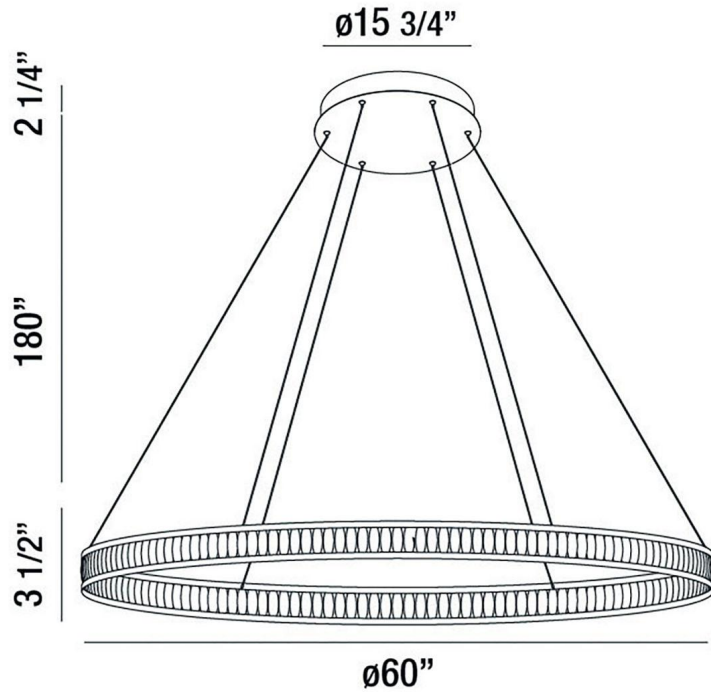

JOB NAME:

DATE:

TYPE:

COMMENTS:

**LIGHT INFORMATION**

Light Type	Integrated LED
CRI	80
Delivered Lumens	6800
Color Temperature	3000K
LED Lifespan (L70)	20000
Light Direction	Ambient
Dimming Method	Triac/Elv
Current Type	DC
Input Voltage	120
Total Wattage	135

**DIMENSIONS & WEIGHT**

Height (In)	3.5
Min Height (In)	30.75
Max Height (In)	185.75
Diameter (In)	60
Weight (Lbs)	28.65

**PRODUCT FINISH**

Matte Black

**CERTIFICATIONS & COMPLIANCE**

**INSTALLATION**

Mounting Type	J-Box
Rating	Dry
Hanging Support Type	Aircraft Cable