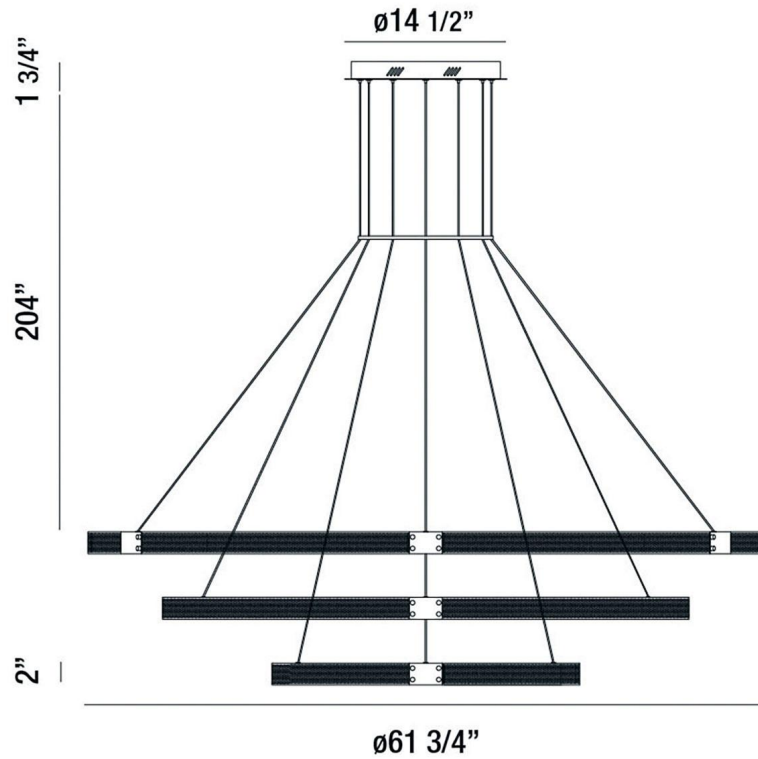

## LIGHT INFORMATION

Light Type	Integrated LED
CRI	90
Delivered Lumens	9450
Color Temperature	3000K
LED Lifespan (L70)	20000
Light Direction	Up & Down
Dimming Method	Triac/Elv
Current Type	AC
Input Voltage	120
Total Wattage	210

## DIMENSIONS & WEIGHT

Height (In)	2
Min Height (In)	34.63
Max Height (In)	207.75
Diameter (In)	61.75
Weight (Lbs)	55.1