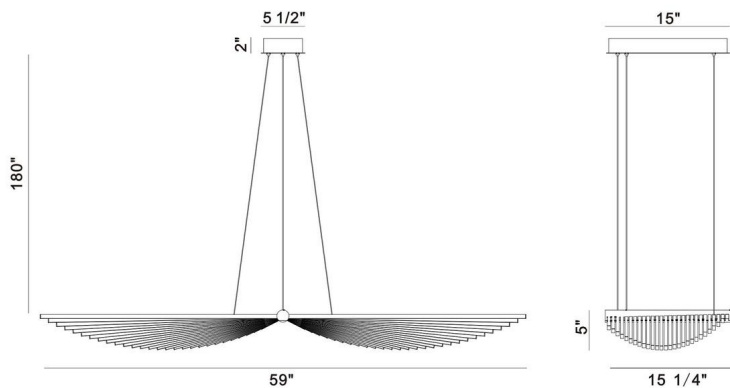

## LIGHT INFORMATION

Light Type	Integrated LED
CRI	90
Delivered Lumens	2059
Color Temperature	3000K
LED Lifespan (L70)	20000
Light Direction	Down
Dimming Method	Triac/Elv
Current Type	DC
Input Voltage	120
Total Wattage	100

## DIMENSIONS & WEIGHT

Length (In)	59
Width (In)	15.25
Height (In)	5
Min Height (In)	27
Max Height (In)	187
Weight (Lbs)	14.15