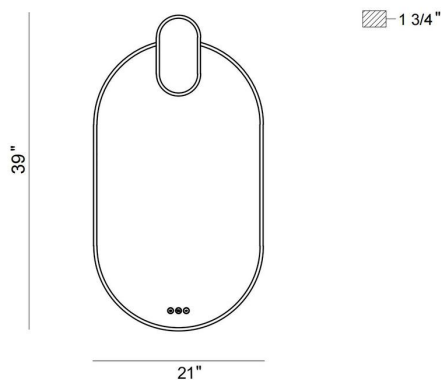

JOB NAME:

DATE:

TYPE:

COMMENTS:

LIGHT INFORMATION

Light Type	Integrated LED
CRI	90
Delivered Lumens	858
Color Temperature	3000K-6500K
LED Lifespan (L70)	20000
Light Direction	Ambient
Dimming Method	Touch Switch
Current Type	DC
Input Voltage	120
Total Wattage	34

DIMENSIONS & WEIGHT

Width (In)	21
Height (In)	39
Ext (In)	1.5
Weight (Lbs)	19.79

INSTALLATION

Mounting Type	J-Box
Rating	Damp
Hanging Support Type	Z-Bar

PRODUCT FINISH

Matte Black

PRODUCT FEATURES

This product is crafted from natural stone; inherent variations in color, pattern, and texture are to be expected.