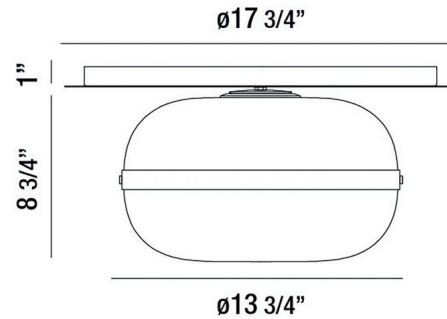

JOB NAME:

DATE:

TYPE:

COMMENTS:

LIGHT INFORMATION

Light Type	Bulb
Bulb Socket	E26
Bulb Shape	T14
Light Direction	Ambient
Dimming Method	Triac/Elv
Current Type	AC
Input Voltage	120
Total Wattage	60

DIMENSIONS & WEIGHT

Height (In)	8.75
Diameter (In)	13.75
Weight (Lbs)	6.06

INSTALLATION

Mounting Type	J-Box
Rating	Dry
Hanging Support Type	J-Box

PRODUCT FINISH

Antique Brass

SHADE FINISH

Drum Amber Glass

CERTIFICATIONS & COMPLIANCE