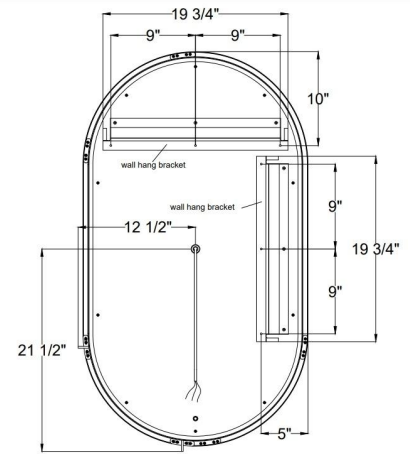

JOB NAME:

DATE:

TYPE:

COMMENTS:

FRONT VIEW

RIGHT SIDE

REAR VIEW

LIGHT INFORMATION

DIMENSIONS & WEIGHT

Width (In)	24
Height (In)	42
Ext (In)	4.5
Weight (Lbs)	37.25

INSTALLATION

Mounting Type	J-Box
Rating	Damp
Hanging Support Type	Z-Bar

PRODUCT FINISH

Matte Black

PRODUCT FEATURES

Various shelf mounting positions