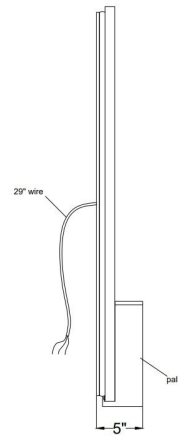

JOB NAME:

DATE:

TYPE:

COMMENTS:

FRONT VIEW

RIGHT SIDE

REAR VIEW

LIGHT INFORMATION

DIMENSIONS & WEIGHT

Width (In)	24
Height (In)	42
Ext (In)	4.5
Weight (Lbs)	37.25

INSTALLATION

Mounting Type	J-Box
Rating	Damp
Hanging Support Type	Z-Bar

PRODUCT FINISH

Matte Black

PRODUCT FEATURES

Various shelf mounting positions