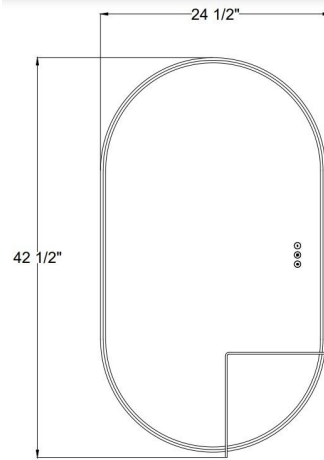

JOB NAME:

DATE:

TYPE:

COMMENTS:

FRONT VIEW

RIGHT SIDE

REAR VIEW

LIGHT INFORMATION

DIMENSIONS & WEIGHT

Width (In)	24
Height (In)	42
Ext (In)	4.5
Weight (Lbs)	37.25

INSTALLATION

Mounting Type	J-Box
Rating	Damp
Hanging Support Type	Z-Bar

PRODUCT FINISH

Matte Black

PRODUCT FEATURES

Various shelf mounting positions