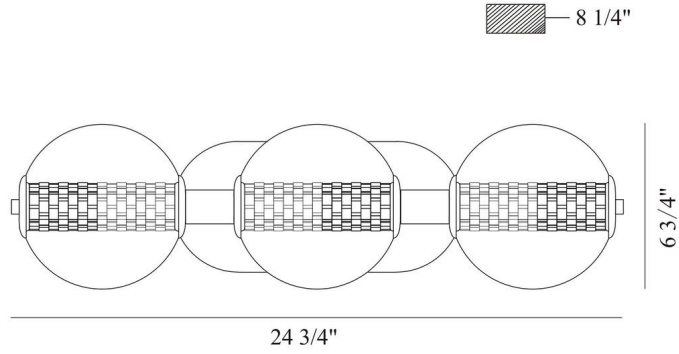

JOB NAME:

DATE:

TYPE:

COMMENTS:

LIGHT INFORMATION

Light Type	Integrated LED
CRI	90
Delivered Lumens	1160
Color Temperature	3000K
LED Lifespan (L70)	52000
Number of Lights	3
Light Direction	Ambient
Dimming Method	Triac/Elv
Current Type	DC
Input Voltage	120
Total Wattage	13

DIMENSIONS & WEIGHT

Length (In)	24.75
Height (In)	6.75
Ext (In)	8.25
Weight (Lbs)	7.25

INSTALLATION

Mounting Type	J-Box
Rating	Damp
Hanging Support Type	J-Box

PRODUCT FINISH

Gold

SHADE FINISH

Globe Clear Glass