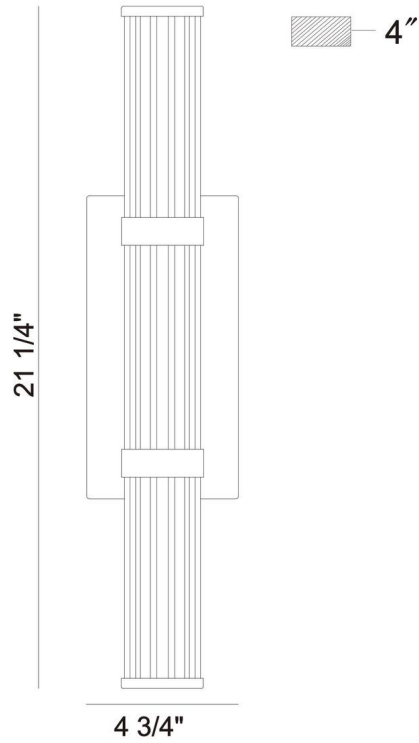

JOB NAME:

DATE:

TYPE:

COMMENTS:

LIGHT INFORMATION

Light Type	Integrated LED
CRI	90
Delivered Lumens	985
Color Temperature	3000K
LED Lifespan (L70)	20000
Light Direction	Ambient
Dimming Method	Triac/Elv
Current Type	DC
Input Voltage	120
Total Wattage	23.4

DIMENSIONS & WEIGHT

Height (In)	21
Diameter (In)	2.5
Ext (In)	4
Weight (Lbs)	5.73

INSTALLATION

Mounting Type	J-Box
Rating	Wet
Hanging Support Type	J-Box

PRODUCT FINISH

Matte Gold

SHADE FINISH

Cylindrical Clear Glass