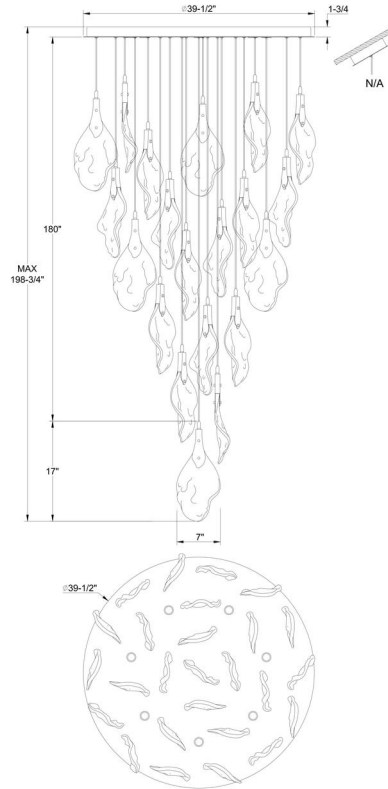

JOB NAME:

DATE:

TYPE:

COMMENTS:

LIGHT INFORMATION

Light Type	Integrated LED
CRI	90
Delivered Lumens	3471
Color Temperature	3000K
LED Lifespan (L70)	52000
Number of Lights	33
Light Direction	Multi
Dimming Method	Triac
Current Type	DC
Input Voltage	120-277
Total Wattage	95.7

DIMENSIONS & WEIGHT

Max Height (In)	198.75
Diameter (In)	39.5
Weight (Lbs)	142.64

INSTALLATION

Mounting Type	J-Box
Rating	Dry
Hanging Support Type	Aircraft Cable

PRODUCT FINISH

Polished Nickel

SHADE FINISH

Clear Organic Glass