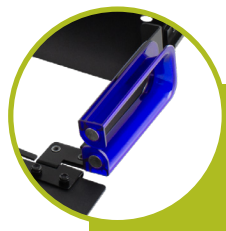

Extreme Density - 33% increase in density compared to standard LGX panel.

Easy Access - Large opening for easy front cable access to each port.

E-Z Glide™ Tray - Tray slides smoothly along guides with gentle catches and stops.

Non-captive Mounting Ears - Preinstall screws in rack, simply place rack on screws and tighten.

Blue Bend Radius Bracket - Creates gradual bend for cable preventing kinks.

Magnetic Door - Blue Bend Radius Bracket is magnetized and attaches to metal door.

More Features

- Hinged front and rear doors
- Removable top panel and front faceplate
- Non-captive side and rear entries for trunks
- Standard 19" rack mountable unit

Specifications

- Dimensions: standard 3U height x 19" W x 15 7/8" D
- Material: 16AWG steel
- Coating: electrostatic polyester powder coat black paint