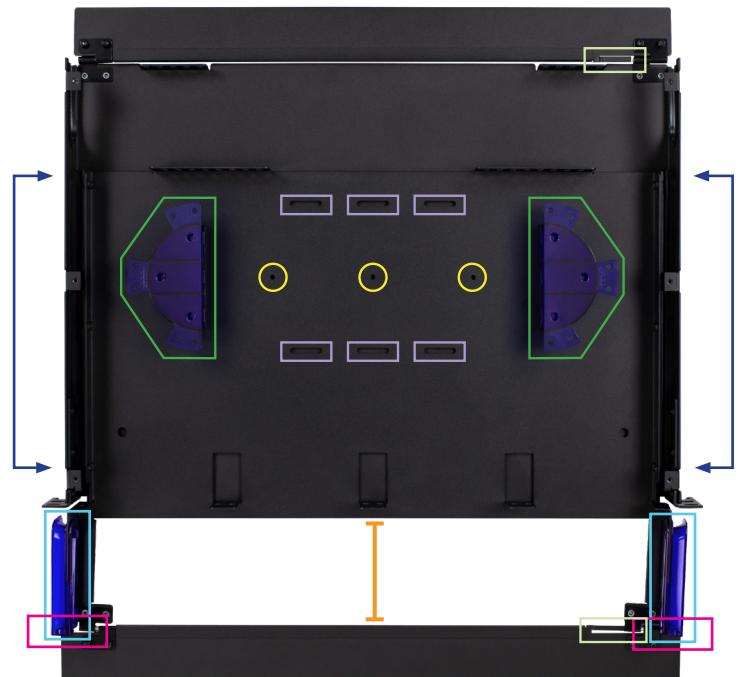

Extreme Density - 33% increase in density compared to standard LGX panel.

Easy Access - Large opening for easy front cable access to each port.

E-Z Glide™ Tray - Tray slides smoothly along guides with gentle catches and stops.

More Features

- Hinged front and rear doors
- Removable top panel and front faceplate
- Non-captive side and rear entries for trunks
- Standard 19" rack mountable unit

Specifications

- Dimensions: standard 3U height x 19" W x 15 7/8" D
- Material: 16AWG steel
- Coating: electrostatic polyester powder coat black paint

WHAT'S INCLUDED

- 6 blue half-moon cable managers
- 4 pressure sensitive Velcro® wire mgmt. straps
- 1 ground lug kit
- 1 Velcro® splice tray tie down (2 meters)
- 10 nylon Fiber Manager Loops
- Mounting hardware: M6 screws, M6 cage nuts
- 4 zip ties
- Port identification label

* Using 36-Fiber adapter plates

HDA Rack Mount Sliding Tray

- Blue Half-moon Cable Managers
- Velcro® Tie Downs
- Screw Down Holes for Splice Tray
- E-Z Glide™ Tray
- Blue Bend Radius Bracket
- Magnetic Door (Blue Bend Radius Bracket is Magnetized)
- Easy Access Opening
- Door Metal Tab (Secures Door on Hinge)