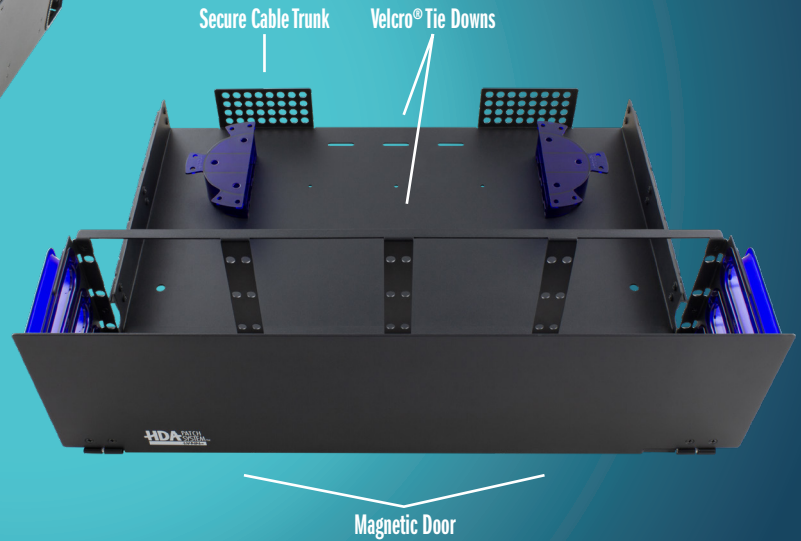

3U HDA Rack Mount

Fiber Patch Panel Enclosure

P/N: FPP-HDA-3U
* Available FULLY LOADED

Tray Slides Without Moving Trunk

Preterminated trunk enters rear. Trunk breakouts go forward to front of panel allowing tray to slide forward without moving the trunk.

Extreme Density - 33% increase in density compared to standard LGX panel.

Easy Access - Large opening for easy front cable access to each port.

E-Z Glide™ Tray - Tray slides smoothly along guides with gentle catches and stops.

Non-captive Mounting Ears - Preinstall screws in rack, simply place rack on screws and tighten.

Blue Bend Radius Bracket - Creates gradual bend for cable preventing kinks.

Magnetic Door - Blue Bend Radius Bracket is magnetized and attaches to metal door.

More Features

- Hinged front and rear doors
- Removable top panel and front faceplate
- Non-captive side and rear entries for trunks
- Standard 19" rack mountable unit

Specifications

- Dimensions: standard 3U height x 19" W x 15 7/8" D
- Material: 16AWG steel
- Coating: electrostatic polyester powder coat black paint