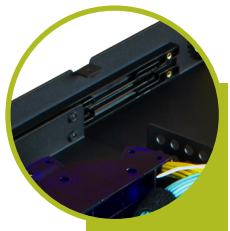

3U HDA Rack Mount

Fiber Patch Panel Enclosure

P/N: FPP-HDA-3U
* Available FULLY LOADED

Tray Slides Without Moving Trunk

Preterminated trunk enters rear. Trunk breakouts go forward to front of panel allowing tray to slide forward without moving the trunk.

Extreme Density - 33% increase in density compared to standard LGX panel.

Easy Access - Large opening for easy front cable access to each port.

E-Z Glide™ Tray - Tray slides smoothly along guides with gentle catches and stops.

Non-captive Mounting Ears - Preinstall screws in rack, simply place rack on screws and tighten.

Blue Bend Radius Bracket - Creates gradual bend for cable preventing kinks.

Magnetic Door - Blue Bend Radius Bracket is magnetized and attaches to metal door.

More Features

- Hinged front and rear doors
- Removable top panel and front faceplate
- Non-captive side and rear entries for trunks
- Standard 19" rack mountable unit

Specifications

- Dimensions: standard 3U height x 19" W x 15 7/8" D
- Material: 16AWG steel
- Coating: electrostatic polyester powder coat black paint