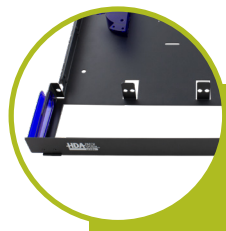

3U HDA Rack Mount

Fiber Patch Panel Enclosure

P/N: FPP-HDA-3U
* Available FULLY LOADED

Tray Slides Without Moving Trunk

Preterminated trunk enters rear. Trunk breakouts go forward to front of panel allowing tray to slide forward without moving the trunk.

Extreme Density - 33% increase in density compared to standard LGX panel.

Easy Access - Large opening for easy front cable access to each port.

E-Z Glide™ Tray - Tray slides smoothly along guides with gentle catches and stops.

More Features

- Hinged front and rear doors
- Removable top panel and front faceplate
- Non-captive side and rear entries for trunks
- Standard 19" rack mountable unit

Specifications

- Dimensions: standard 3U height x 19" W x 15 7/8" D
- Material: 16AWG steel
- Coating: electrostatic polyester powder coat black paint