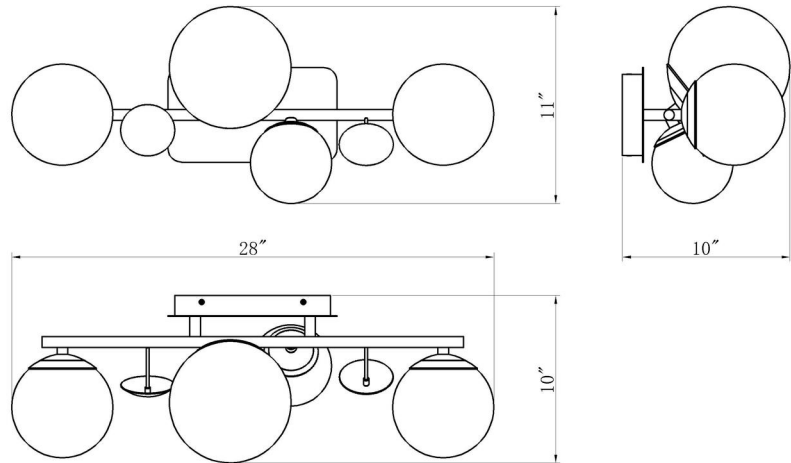

JOB NAME:

DATE:

TYPE:

COMMENTS:

EF-LD-VINE-49086

LIGHT INFORMATION

Light Type	Integrated LED
CRI	90
Delivered Lumens	2535
Color Temperature	3000K
LED Lifespan (L70)	52000
Number of Lights	4
Light Direction	Ambient
Dimming Method	Triac/Elv
Current Type	DC
Input Voltage	120-277
Total Wattage	32

DIMENSIONS & WEIGHT

Width (In)	28
Height (In)	7.5
Ext (In)	10
Weight (Lbs)	7.49

INSTALLATION

Mounting Type	J-Box
Rating	Damp
Hanging Support Type	J-Box

PRODUCT FINISH

Gold

SHADE FINISH

Opal Glass