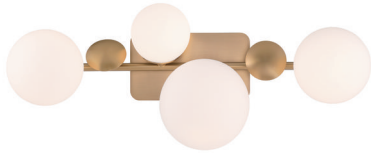

JOB NAME:

DATE:

TYPE:

COMMENTS:

EF-LD-VINE-49086

LIGHT INFORMATION

Light Type	Integrated LED
CRI	90
Delivered Lumens	2535
Color Temperature	3000K
LED Lifespan (L70)	52000
Number of Lights	4
Light Direction	Ambient
Dimming Method	Triac/Elv
Current Type	DC
Input Voltage	120-277
Total Wattage	32

DIMENSIONS & WEIGHT

Width (In)	28
Height (In)	7.5
Ext (In)	10
Weight (Lbs)	7.49

INSTALLATION

Mounting Type	J-Box
Rating	Damp
Hanging Support Type	J-Box

PRODUCT FINISH

Gold

SHADE FINISH

Opal Glass