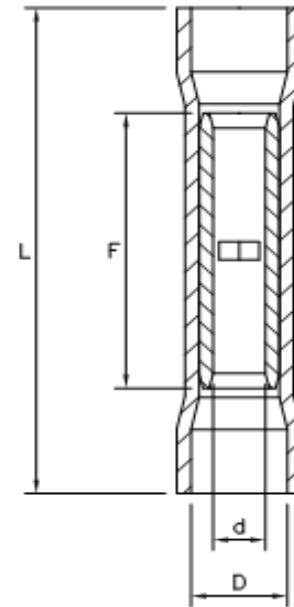

Shrink Butt Connectors

Drawn - SD

Approved - KM

Material - Copper Tube / Heat Shrink Tube Insulation

Title - Shrink Butt Connectors

Part Number	Wire Range	Insulated Color	Electrical Rating Max	L	F	d	D
SB22	22-18 AWG	Red	105C / 600V	1.457	0.591	0.063	0.177
SB16	16-14 AWG	Blue	105C / 600V	1.457	0.591	0.091	0.217
SB12	12-10 AWG	Yellow	105C / 600V	1.614	0.591	0.142	0.256