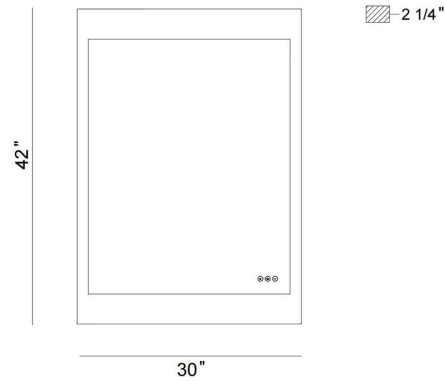

JOB NAME:

DATE:

TYPE:

COMMENTS:

LIGHT INFORMATION

Light Type	Integrated LED
CRI	90
Delivered Lumens	1200
Color Temperature	3000K-6500K
LED Lifespan (L70)	20000
Light Direction	Ambient
Dimming Method	Touch Switch
Current Type	DC
Input Voltage	120
Total Wattage	48

DIMENSIONS & WEIGHT

Width (In)	30
Height (In)	42
Ext (In)	2
Weight (Lbs)	39.61

INSTALLATION

Mounting Type	J-Box
Rating	Damp
Hanging Support Type	Z-Bar

PRODUCT FINISH

White Oak

CERTIFICATIONS & COMPLIANCE