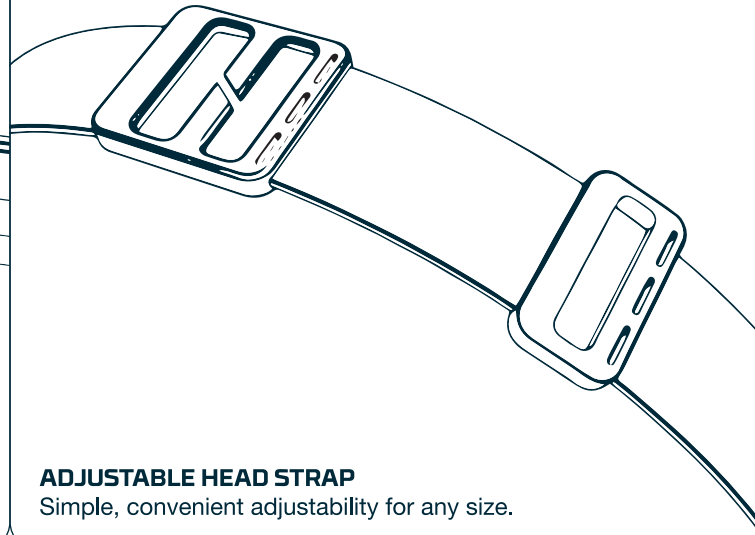

5 Light Modes • Flex-Power • USB Rechargeable
Smart Power Control • Water-Resistant (IPX4)
Adjustable Tilt • Direct-to-Red • Adjustable Head Strap

CHARGING

Unscrew the battery cap cover. With the USB cable connected to power, plug the USB-C end into the positive (+) end of the battery.

Charging indicator glows red when charging; green when fully charged.

FLEX-POWER

Allows the headlamp to operate with the included rechargeable battery, or two CR123A non-rechargeable lithium batteries.

OPERATION

A top-positioned button controls the power and light modes.

DIRECT-TO-RED

While OFF, press and hold button to activate Direct-to-Red. The next button press (within 8 seconds) cycles through the light modes in reverse (RED • LOW • MEDIUM • HIGH • OFF).

TURBO

While ON, press and hold button to activate TURBO MODE. After 10 seconds on TURBO, previous mode is resumed.

ADJUSTABLE HEAD STRAP

Simple, convenient adjustability for any size.

This product is guaranteed against all defects in workmanship and materials for the original owner for one year from the date of purchase.