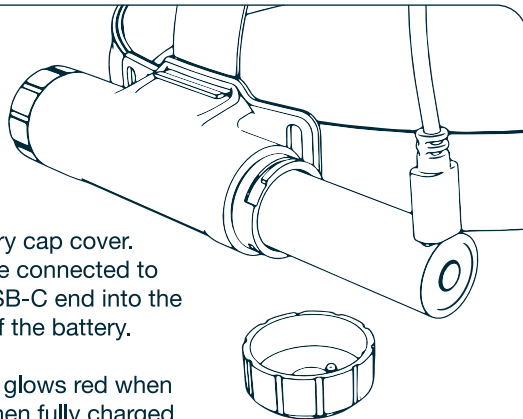

5 Light Modes • Flex-Power • USB Rechargeable
Smart Power Control • Water-Resistant (IPX4)
Adjustable Tilt • Direct-to-Red • Adjustable Head Strap

CHARGING

Unscrew the battery cap cover. With the USB cable connected to power, plug the USB-C end into the positive (+) end of the battery.

Charging indicator glows red when charging; green when fully charged.

FLEX-POWER

Allows the headlamp to operate with the included rechargeable battery, or two CR123A non-rechargeable lithium batteries.

OPERATION