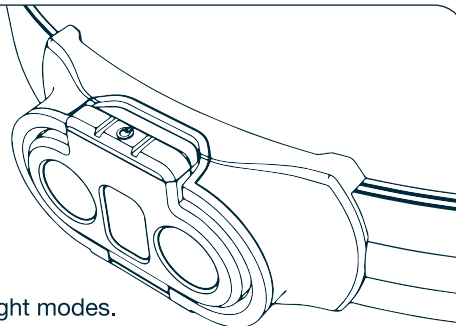

5 Light Modes • Flex-Power • USB Rechargeable
Smart Power Control • Water-Resistant (IPX4)
Adjustable Tilt • Direct-to-Red • Adjustable Head Strap

CHARGING

Unscrew the battery cap cover. With the USB cable connected to power, plug the USB-C end into the positive (+) end of the battery.

Charging indicator glows red when charging; green when fully charged.

FLEX-POWER

Allows the headlamp to operate with the included rechargeable battery, or two CR123A non-rechargeable lithium batteries.

OPERATION

A top-positioned button controls the power and light modes.

DIRECT-TO-RED

While OFF, press and hold button to activate Direct-to-Red. The next button press (within 8 seconds) cycles through the light modes in reverse (RED • LOW • MEDIUM • HIGH • OFF).

TURBO

While ON, press and hold button to activate TURBO MODE. After 10 seconds on TURBO, previous mode is resumed.

ADJUSTABLE HEAD STRAP

Simple, convenient adjustability for any size.

This product is guaranteed against all defects in workmanship and materials for the original owner for one year from the date of purchase.