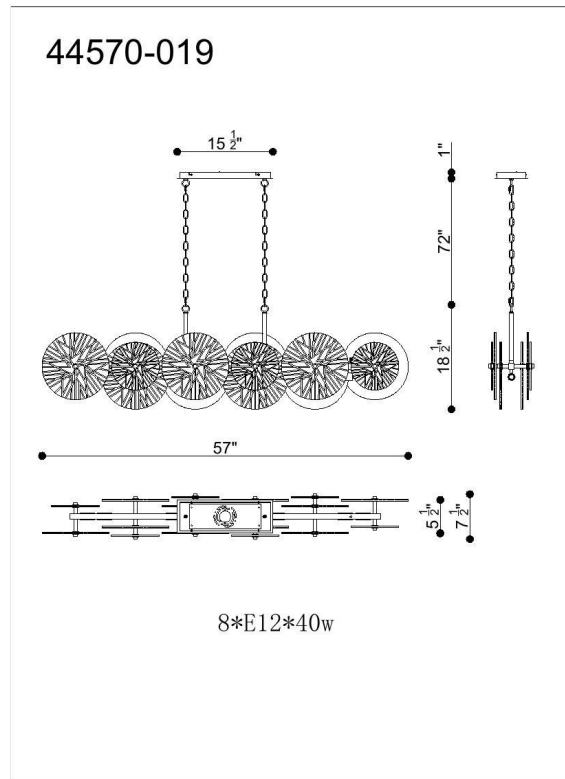

JOB NAME:

DATE:

TYPE:

COMMENTS:

LIGHT INFORMATION

Light Type	Bulb
Bulb Socket	E12
Bulb Shape	B10
Number of Lights	8
Light Direction	Ambient
Dimming Method	Triac/Elv
Current Type	AC
Input Voltage	120
Total Wattage	480

DIMENSIONS & WEIGHT

Length (In)	57
Width (In)	7.5
Height (In)	18.5
Min Height (In)	22.5
Max Height (In)	91.5
Weight (Lbs)	36.59

INSTALLATION

Mounting Type	J-Box
Rating	Dry
Hanging Support Type	Chain

PRODUCT FINISH