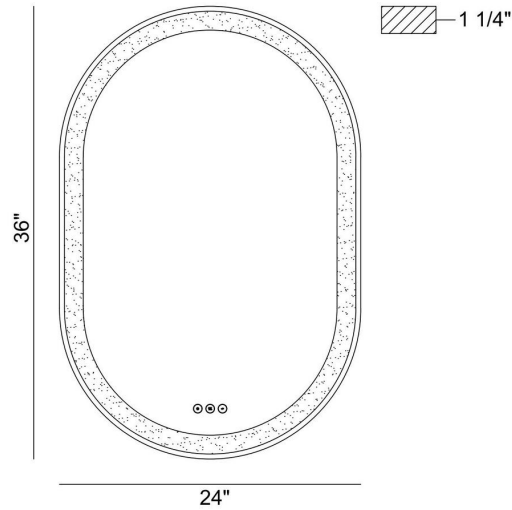

JOB NAME:

DATE:

TYPE:

COMMENTS:

LIGHT INFORMATION

Light Type	Integrated LED
CRI	90
Delivered Lumens	1120
Color Temperature	3000K-6500K
LED Lifespan (L70)	20000
Light Direction	Ambient
Dimming Method	Touch Switch
Current Type	DC
Input Voltage	120
Total Wattage	32

DIMENSIONS & WEIGHT

Width (In)	24
Height (In)	36
Ext (In)	2
Weight (Lbs)	19.84

INSTALLATION

Mounting Type	J-Box
Rating	Damp
Hanging Support Type	Z-Bar

PRODUCT FINISH

Matte Silver

CERTIFICATIONS & COMPLIANCE