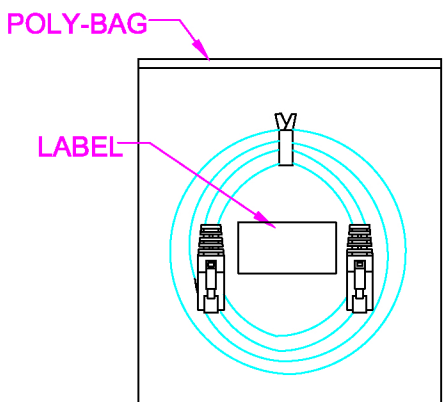

CHART:

L	T
L ≤ 1M	±30MM
1M < L ≤ 5M	±50MM
5M < L ≤ 10M	±100MM
L > 10M	±150MM

REMARK:

- 1.CABLE: UTP CAT.6A CABLE 4P*28AWG JACKET. OD: 3.8±0.2MM.
- 2.CONN.: P1 & P2: 8P8C PLUG, 50U GOLD PLATED.
- 3.JACKET: PVC.
- 4.CABLE ASS'Y MUST PASS FLUK PATCH CORD TEST 100%.
- 5.PACKING: EACH CABLE IN POLY-BAG.

WIRE CONNECTION

COLOR(568B)	P1	PAIRS	P2
WHITE/ORANGE	1	————	1
ORANGE	2	————	2
WHITE/GREEN	3	————	3
BLUE	4	————	4
WHITE/BLUE	5	————	5
GREEN	6	————	6
WHITE/BROWN	7	————	7
BROWN	8	————	8

PACKING

TOLERANCE			INCHES		M/M		LYNN				
.X	.015	.30	SCALE	NONE		REV	A	DWG NO.			
.XX	.010	.10	UNIT	MM							
.XXX	.005	.05	SHEET	1/1	TITLE 8P8C PLUG/8P8C PLUG						
DRAWN BY			DATE	PART NO.							
CHECK BY											
APPD BY											