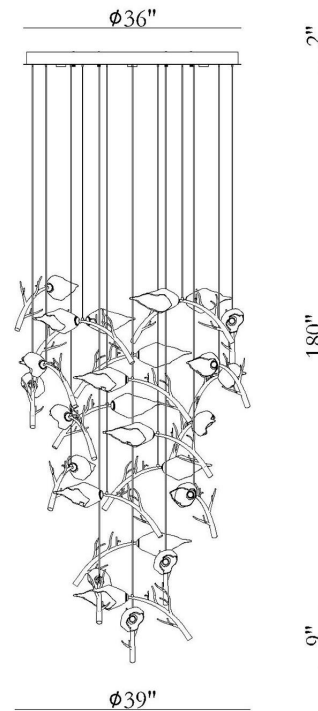

### LIGHT INFORMATION

Light Type	Integrated LED
CRI	90
Delivered Lumens	1769
Color Temperature	3000K
LED Lifespan (L70)	20000
Number of Lights	25
Light Direction	Ambient
Dimming Method	Triac/Elv
Current Type	DC
Input Voltage	120
Total Wattage	90

### DIMENSIONS & WEIGHT

Height (In)	56.25
Min Height (In)	78.25
Max Height (In)	238.25
Diameter (In)	36
Weight (Lbs)	101.38