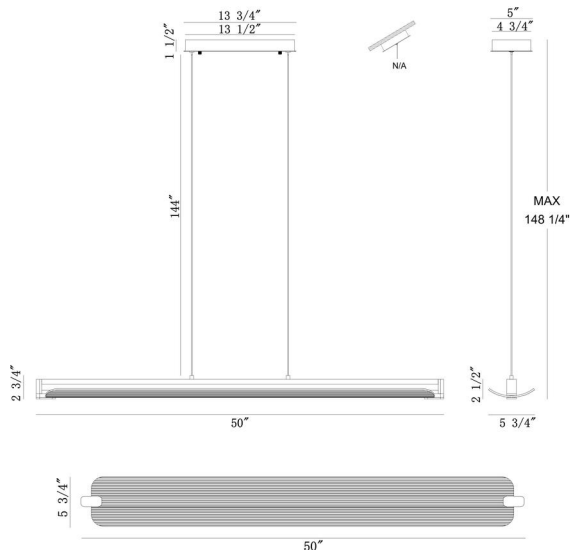

JOB NAME:

DATE:

TYPE:

COMMENTS:

LIGHT INFORMATION

Light Type	Integrated LED
CRI	90
Delivered Lumens	1688
Color Temperature	3000K
LED Lifespan (L70)	52000
Number of Lights	1
Light Direction	Multi
Dimming Method	Triac/Elv
Current Type	DC
Input Voltage	120-277
Total Wattage	28

DIMENSIONS & WEIGHT

Length (In)	50
Width (In)	5.75
Height (In)	2.75
Weight (Lbs)	11.2

INSTALLATION

Mounting Type	J-Box
Rating	Dry
Hanging Support Type	Aircraft Cable

PRODUCT FINISH

Weathered Brass

SHADE FINISH