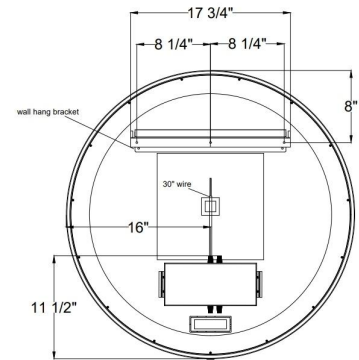

JOB NAME:

DATE:

TYPE:

COMMENTS:

FRONT VIEW

RIGHT SIDE

REAR VIEW

LIGHT INFORMATION

DIMENSIONS & WEIGHT

Diameter (In)	32
Ext (In)	2.13
Weight (Lbs)	23.58

INSTALLATION

Mounting Type	J-Box
Rating	Damp
Hanging Support Type	Z-Bar

PRODUCT FINISH

Brushed Silver

PRODUCT FEATURES

Front & Backlit/Nightlight