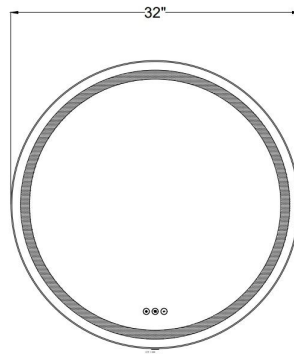

JOB NAME:

DATE:

TYPE:

COMMENTS:

FRONT VIEW

RIGHT SIDE

REAR VIEW

LIGHT INFORMATION

DIMENSIONS & WEIGHT

Diameter (In)	32
Ext (In)	2.13
Weight (Lbs)	23.58

INSTALLATION

Mounting Type	J-Box
Rating	Damp
Hanging Support Type	Z-Bar

PRODUCT FINISH

Brushed Silver

PRODUCT FEATURES

Front & Backlit/Nightlight