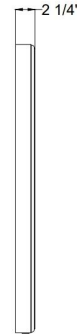

JOB NAME:

DATE:

TYPE:

COMMENTS:

FRONT VIEW

RIGHT SIDE

REAR VIEW

LIGHT INFORMATION

Light Type	Integrated LED
CRI	90
Delivered Lumens	968
Color Temperature	3000K-6400K
LED Lifespan (L70)	52000
Light Direction	Ambient
Dimming Method	Touch Switch
Current Type	DC
Input Voltage	120
Total Wattage	59

DIMENSIONS & WEIGHT

Diameter (In)	32
Ext (In)	2.13
Weight (Lbs)	23.58

INSTALLATION

Mounting Type	J-Box
Rating	Damp
Hanging Support Type	Z-Bar

PRODUCT FINISH

Brushed Silver

PRODUCT FEATURES

Front & Backlit/Nightlight