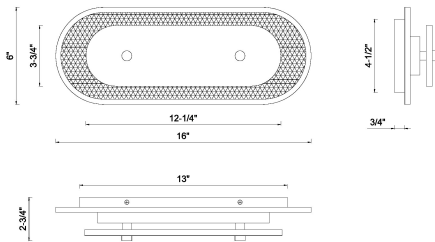

TRAMORE, 16" INTEGRATED LED WALL SCONCE

PRODUCT DETAILS

No.	:	49170-023
Product Color	:	GOLD
Product Material	:	STEEL
Shade / Accent Colour	:	ALABASTER
Shade / Accent Material	:	ALABASTER
Length	:	16"
Width	:	2.75"
Height	:	6"
Weight	:	5LBS

OPTIONS AVAILABLE

ITEM NO.	FINISH	SHADE
49170-016	GOLD	SILVER GLASS
49170-023	GOLD	ALABASTER

TECHNICAL DETAILS

Hanging Support Type	:	J-BOX
Beam Angle	:	270

PROJECT INFORMATION

 Job Name: Date: Type:

 Comments: