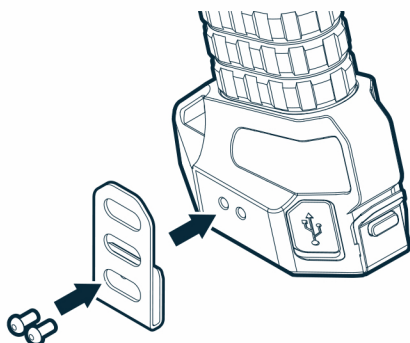

Before You Begin

This unit uses a battery spacer during shipping. Remove the battery spacer before operation.

To access the battery, unlatch the battery compartment at the back of the unit.

After removing the battery spacer, insert the battery positive (+) side first.

Operation

Rotate Mode Select Dial to cycle through light modes:

- Lock
- Spot
- Flood
- Red

Press & release Power Button to turn the unit ON and OFF.

Belt Clip

The Belt Clip is designed so that it can be mounted on either side of the base.

Simply screw the Belt Clip in the desired position.

Power Indicator

This product uses 4 LED lights just above the Mode Select Dial.

Press the trigger button while Mode Select Dial is in the Lock position to show battery life.

100% battery: 3 green, 1 red
75% battery: 2 green, 1 red
50% battery: 1 green, 1 red
25% battery: 1 red

Rechargeable

Use the included charging cable to recharge the unit.

When the unit is plugged in and charging, the last indicator light will flash.