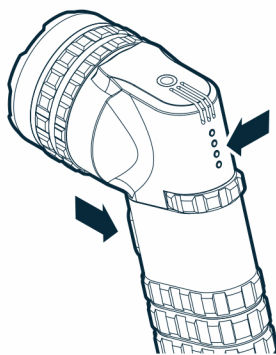

Operation

Rotate Mode Select Dial to cycle through light modes:

- Lock
- Spot
- Flood
- Red

Press & release Power Button to turn the unit ON and OFF.

Belt Clip

The Belt Clip is designed so that it can be mounted on either side of the base.

Simply screw the Belt Clip in the desired position.

Power Indicator

This product uses 4 LED lights just above the Mode Select Dial.

Press the trigger button while Mode Select Dial is in the Lock position to show battery life.

100% battery: 3 green, 1 red
75% battery: 2 green, 1 red
50% battery: 1 green, 1 red
25% battery: 1 red

Rechargeable

Use the included charging cable to recharge the unit.

When the unit is plugged in and charging, the last indicator light will flash.