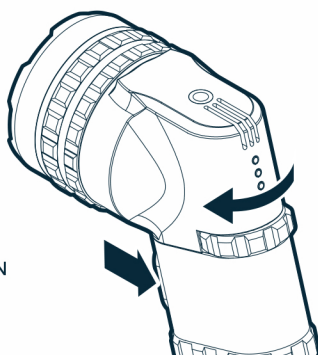

Before You Begin

This unit uses a battery spacer during shipping. Remove the battery spacer before operation.

To access the battery, unlatch the battery compartment at the back of the unit.

After removing the battery spacer, insert the battery positive (+) side first.

Operation

Rotate Mode Select Dial to cycle through light modes:

- Lock
- Spot
- Flood
- Red

Press & release Power Button to turn the unit ON and OFF.

Belt Clip

The Belt Clip is designed so that it can be mounted on either side of the base.

Simply screw the Belt Clip in the desired position.

Power Indicator

This product uses 4 LED lights just above the Mode Select Dial.

Press the trigger button while Mode Select Dial is in the Lock position to show battery life.