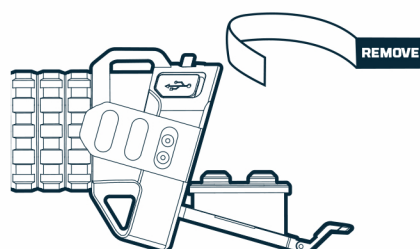

Anodized Aircraft-Grade Aluminum

Optimized Power Curve™ uses battery power efficiently in order to provide a more even and consistent light beam.

Smart Power Control™ creates a seamless transition through light modes to extend battery life.

Before You Begin

This unit uses a battery spacer during shipping. Remove the battery spacer before operation.

To access the battery, unlatch the battery compartment at the back of the unit.

After removing the battery spacer, insert the battery positive (+) side first.

Operation

Rotate Mode Select Dial to cycle through light modes:

- Lock
- Spot
- Flood
- Red

Press & release Power Button to turn the unit ON and OFF.

Belt Clip

The Belt Clip is designed so that it can be mounted on either side of the base.