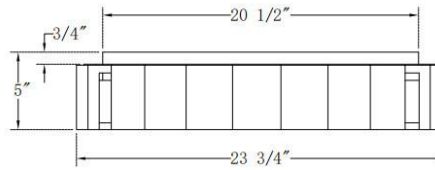

JOB NAME:

DATE:

TYPE:

COMMENTS:

Front View

Right View

Bottom View

LIGHT INFORMATION

DIMENSIONS & WEIGHT

Height (In)	5
Diameter (In)	23.75
Weight (Lbs)	31.22

INSTALLATION

Mounting Type	J-Box
Rating	Dry
Hanging Support Type	J-Box

PRODUCT FINISH

Matte Black

SHADE FINISH

Opal Etched Glass