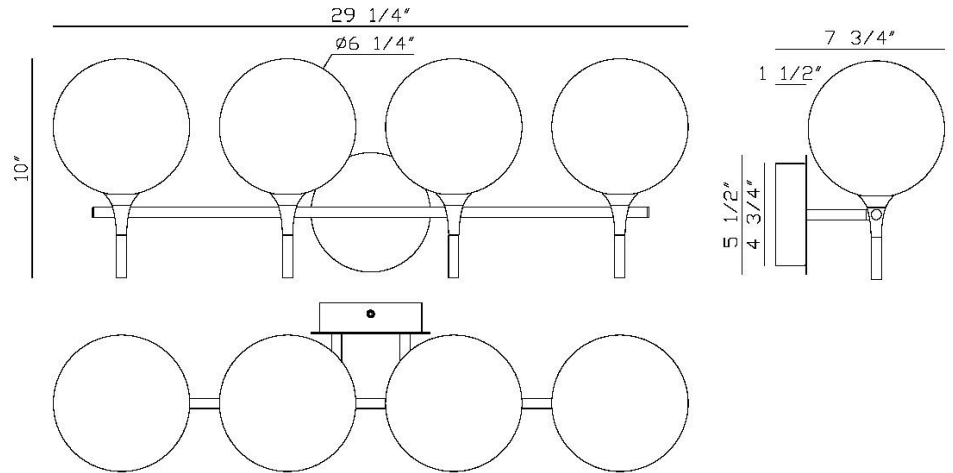

JOB NAME:

DATE:

TYPE:

COMMENTS:

LIGHT INFORMATION

Light Type	Integrated LED
CRI	90
Delivered Lumens	1224
Color Temperature	3000K
LED Lifespan (L70)	52000
Number of Lights	4
Light Direction	Ambient
Dimming Method	Triac/Elv
Current Type	DC
Input Voltage	120-277
Total Wattage	16

DIMENSIONS & WEIGHT

Width (In)	29.5
Height (In)	10.25
Ext (In)	7.75
Weight (Lbs)	4.3

INSTALLATION

Mounting Type	J-Box
Rating	Damp
Hanging Support Type	J-Box

PRODUCT FINISH

Satin Nickel

SHADE FINISH

Clear Glass