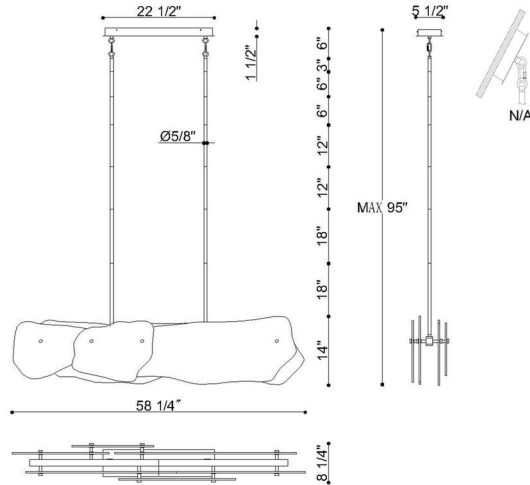

JOB NAME:

DATE:

TYPE:

COMMENTS:

LIGHT INFORMATION

Light Type	Integrated LED
CRI	90
Delivered Lumens	1367
Color Temperature	3000K
LED Lifespan (L70)	50000
Light Direction	Ambient
Dimming Method	Triac/Elv
Current Type	DC
Input Voltage	120
Total Wattage	57

DIMENSIONS & WEIGHT

Length (In)	58.25
Width (In)	8.25
Height (In)	14
Min Height (In)	18.6
Max Height (In)	90.6
Weight (Lbs)	73.7

INSTALLATION

Mounting Type	J-Box
Rating	Dry
Hanging Support Type	Rod

PRODUCT FINISH