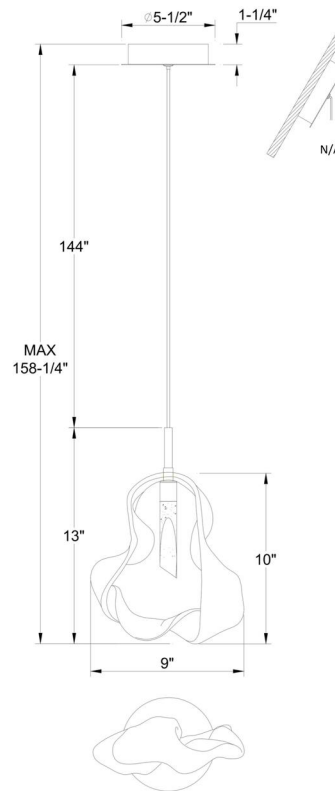

JOB NAME:

DATE:

TYPE:

COMMENTS:

LIGHT INFORMATION

Light Type	Integrated LED
CRI	90
Delivered Lumens	227
Color Temperature	3000K
LED Lifespan (L70)	50000
Light Direction	Ambient
Dimming Method	Triac/Elv
Current Type	DC
Input Voltage	120
Total Wattage	5

DIMENSIONS & WEIGHT

Length (In)	9
Width (In)	5.5
Height (In)	13
Min Height (In)	24.25
Max Height (In)	158.25
Weight (Lbs)	2.75

INSTALLATION

Mounting Type	J-Box
Rating	Dry
Hanging Support Type	Aircraft Cable