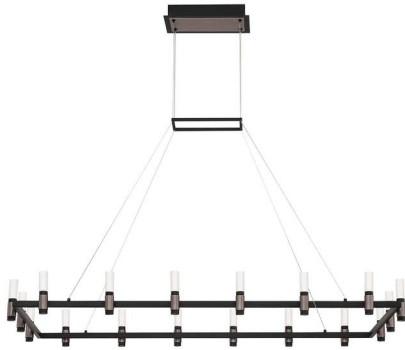

JOB NAME:

DATE:

TYPE:

COMMENTS:

LIGHT INFORMATION

Light Type	Integrated LED
CRI	90
Delivered Lumens	3735
Color Temperature	3000K
LED Lifespan (L70)	20000
Light Direction	Up & Down
Dimming Method	Triac/Elv
Current Type	DC
Input Voltage	120
Total Wattage	83

DIMENSIONS & WEIGHT

Length (In)	51.75
Width (In)	27
Height (In)	5.25
Min Height (In)	27.25
Max Height (In)	103.25
Weight (Lbs)	15.12

INSTALLATION

Mounting Type	J-Box
Rating	Dry
Hanging Support Type	Wire

PRODUCT FINISH

Satin Nickel-Black Mix

SHADE FINISH

Cylinder White Acrylic

CERTIFICATIONS & COMPLIANCE