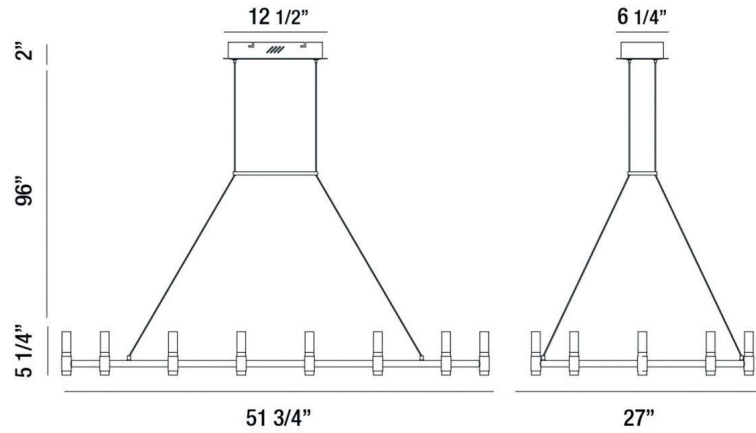

JOB NAME:

DATE:

TYPE:

COMMENTS:

LIGHT INFORMATION

Light Type	Integrated LED
CRI	90
Delivered Lumens	3735
Color Temperature	3000K
LED Lifespan (L70)	20000
Light Direction	Up & Down
Dimming Method	Triac/Elv
Current Type	DC
Input Voltage	120
Total Wattage	83

DIMENSIONS & WEIGHT

Length (In)	51.75
Width (In)	27
Height (In)	5.25
Min Height (In)	27.25
Max Height (In)	103.25
Weight (Lbs)	15.12

INSTALLATION

Mounting Type	J-Box
Rating	Dry
Hanging Support Type	Wire

PRODUCT FINISH